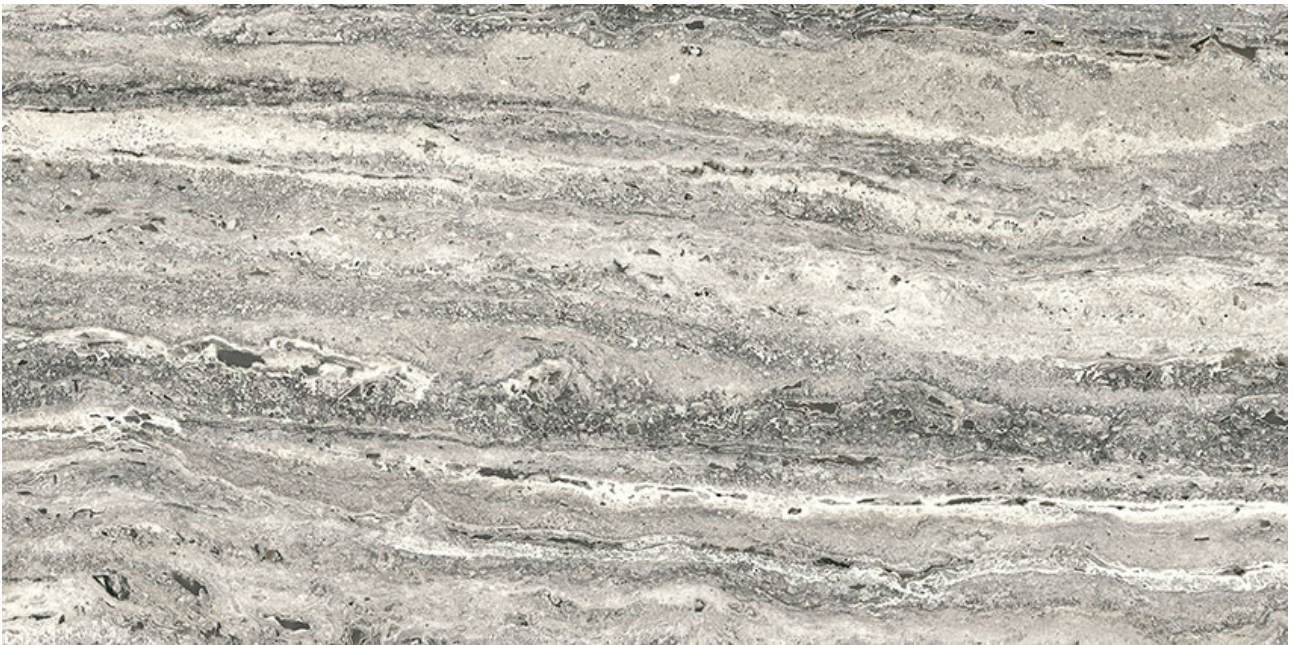

PRODUCT

ROYAL STONEWORKS 12X24 REGAL GREY VEIN GRN

Qualis Signature Tile Collections | Porcelain | Royal Stoneworks | |

TECHNICAL DATA

SPECIAL ORDER: Special Order

NEW

CODE: QUSW-RG-5G

NAME: Royal Stoneworks 12X24 Regal Grey Vein Grn

SERIES: Royal Stoneworks

GROUPS: Qualis Signature Tile Collections

SIZE: 12"x24"

COLORS: Regal Grey Vein

FINISH: Grained

LOOK: Stone Look

STYLE: Contemporary

USE: Floor and Wall

SUITABLE FOR: Indoor|Shower

FROST RESISTANCE: Yes

EDGE: Rectified

TPOLOGY: Porcelain

TYPE OF PIECE: Field Tile

FLOORING VISUALIZER: Yes

NOTES: This product is special order and cannot be cancelled, returned, or refunded.