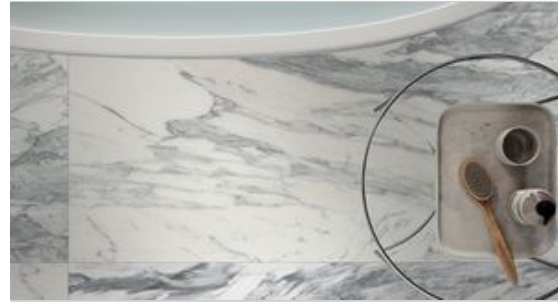

---

**PRODUCT**  
**ROYAL STONEWORKS 24X48 REGAL WHITE VEIN**  
**POLISHED**

---

Qualis Signature Tile Collections | Porcelain | Royal Stoneworks | |

ROOM SCENES

## TECHNICAL DATA

SPECIAL ORDER: Special Order

**NEW**

CODE: QUSW-RW-6P

NAME: Royal Stoneworks 24X48 Regal White Vein Polished

SERIES: Royal Stoneworks

GROUPS: Qualis Signature Tile Collections

SIZE: 24"x48"

COLORS: Regal White Vein

FINISH: Polished

LOOK: Stone Look

STYLE: Contemporary

USE: Floor and Wall

SUITABLE FOR: Indoor|Shower

FROST RESISTANCE: Yes

EDGE: Rectified