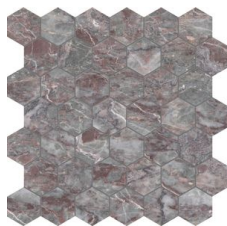

PRODUCTS

Sereno Burgundy 12x24 Curva
12"x24" | Marble | |
NEW

Sereno Burgundy 12x24
12"x24" | Marble | |
NEW

Sereno Burgundy 24 Picket
12"x20" | Marble | |
NEW

Sereno Burgundy 1.25 Penny Round Mosaic
10"x14" | Marble | |
NEW

Sereno Burgundy 2x6 Picket Mosaic
10.5"x12" | Marble | |
NEW

Sereno Burgundy 4x12 Fluto
4"x12" | Marble | |
NEW

Sereno Burgundy 4x12 Prisma
4"x12" | Marble | |
NEW

Sereno Burgundy 1.25x12 Deco-Bar
1.25"x12" | Marble | |
NEW

Sereno Burgundy .5x12 Deco-Bar
0.5"x12" | Marble | |
NEW

Sereno Burgundy 1.25x4 Herringbone Mosaic
11.25"x11.375" | Marble | |
NEW

Sereno Burgundy 2 Hexagon Mosaic
12"x12" | Marble | |
NEW

Sereno Burgundy 18x36
3"x12" | Marble | |
NEW