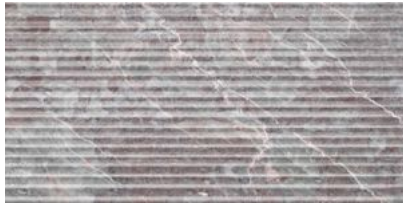

PRODUCTS

Sereno Burgundy 24 Picket
12"x20" | Marble | |
NEW

Sereno Burgundy 4x12 Fluto
4"x12" | Marble | |
NEW

Sereno Burgundy 4x12 Prisma
4"x12" | Marble | |
NEW

Sereno Burgundy 1.25x12 Deco-Bar
1.25"x12" | Marble | |
NEW

Sereno Burgundy .5x12 Deco-Bar
0.5"x12" | Marble | |
NEW

Sereno Burgundy 18x36
3"x12" | Marble | |
NEW