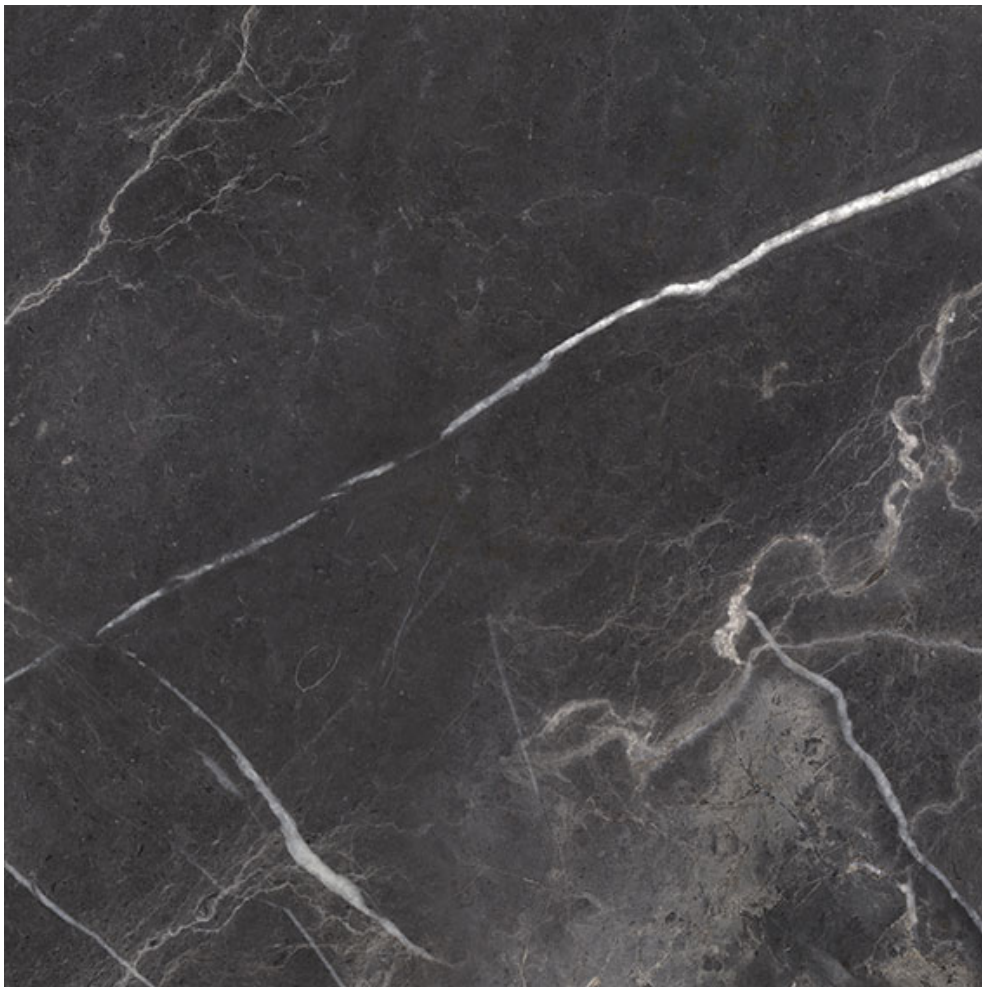

PRODUCT

**ROYAL STONEWORKS 24X24 TUSCAN FORGE VEIN
POLISHED**

Qualis Signature Tile Collections | Porcelain | Royal Stoneworks | |

TECHNICAL DATA

SPECIAL ORDER: Special Order

NEW

CODE: QUSW-TF-4P

NAME: Royal Stoneworks 24X24 Tuscan Forge Vein Polished

SERIES: Royal Stoneworks

GROUPS: Qualis Signature Tile Collections

SIZE: 24"x24"

COLORS: Tuscan Forge Vein

FINISH: Polished

LOOK: Stone Look

STYLE: Contemporary

USE: Floor and Wall

SUITABLE FOR: Indoor|Shower

FROST RESISTANCE: Yes

EDGE: Rectified

SHADE VARIATION: V3

TPOLOGY: Porcelain

TYPE OF PIECE: Field Tile

FLOORING VISUALIZER: Yes

NOTES: This product is special order and cannot be cancelled, returned, or refunded.