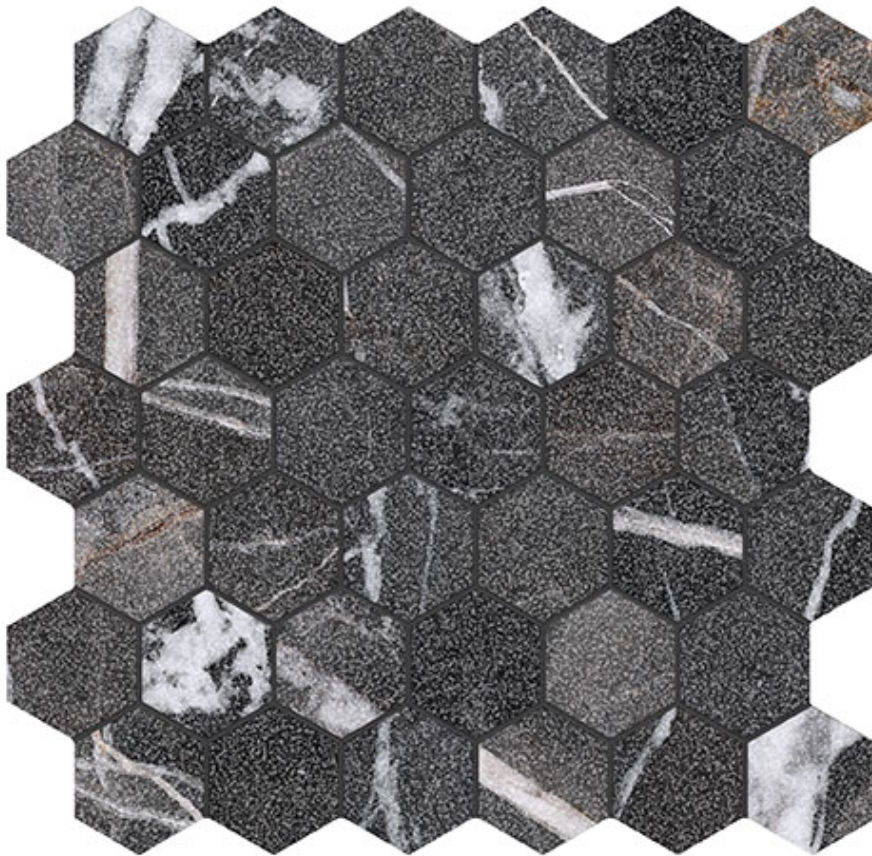

---

**PRODUCT**

**ROYAL STONEWORKS 2\" REGAL BLACK VEIN HEX**

---

Qualis Signature Tile Collections | Porcelain | Royal Stoneworks | |

## TECHNICAL DATA

SPECIAL ORDER: Special Order

**NEW**

CODE: QUSW-RV-HX

NAME: Royal Stoneworks 2" Regal Black Vein Hex

SERIES: Royal Stoneworks

GROUPS: Qualis Signature Tile Collections

SIZE: 12"x12"

COLORS: Regal Black Vein

FINISH: Vintage

LOOK: Stone Look

STYLE: Contemporary

USE: Floor and Wall

SUITABLE FOR: Indoor|Shower

MOSAIC CHIP SIZE: 2"x2"

TPOLOGY: Porcelain