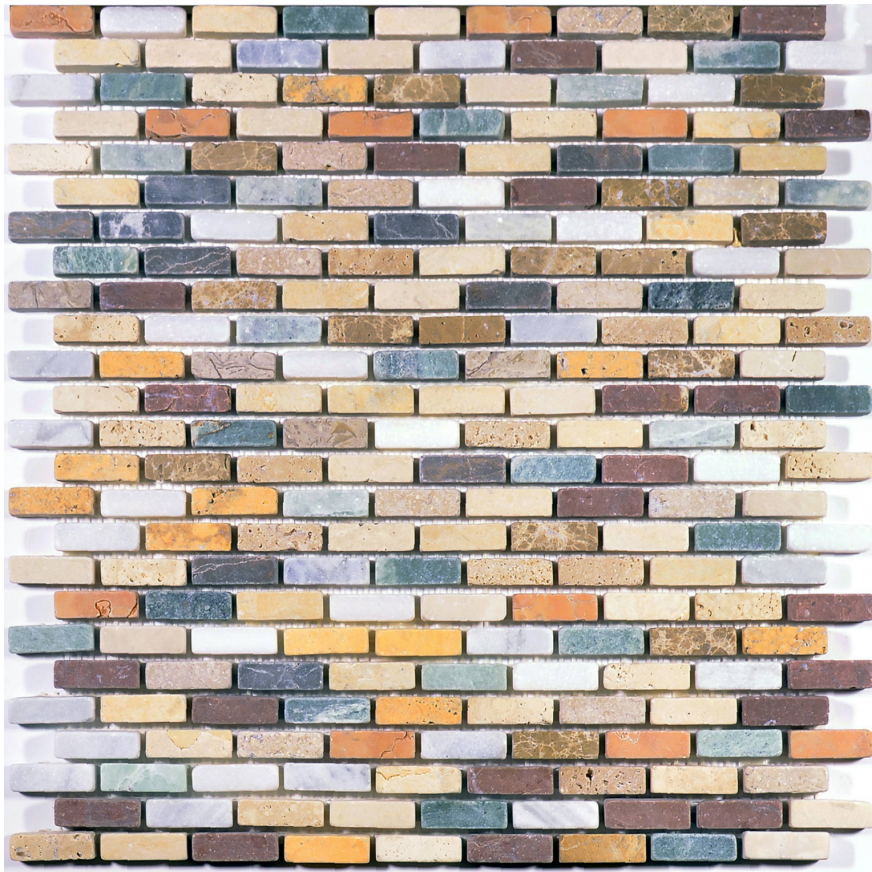

PRODUCT
MOSES MOSAIC

12"x12" | Other Tiles

GRAPHIC VARIETY

TECHNICAL DATA

CODE: ML3123010
NAME: Moses Mosaic
SERIES: Milstone
GROUPS: Other Tiles
SIZE: 12"x12"
COLORS: Moses Mosaic
LOOK: Multi-Look Mosaics
SUITABLE FOR: Backsplash, Indoor
TYPE OF PIECE: Mosaic
FLOORING VISUALIZER: Yes
NOTES: Number Of Rows Per Sheet = 25