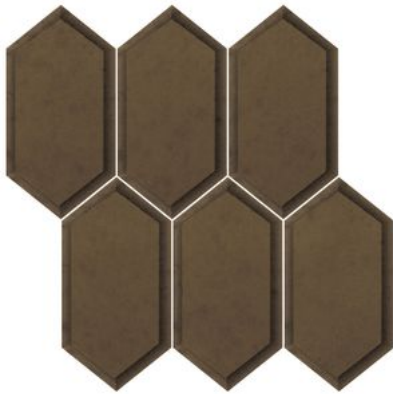

SERIES OBSIDIAN

Qualis Partners Mosaic and Decorative Tile

Rustic glamour.

PRODUCTS

Obsidian Bronze Beveled Hexagon Mosaic
12"x12" | Glass | |
NEW

Obsidian Silver Beveled Hexagon Mosaic
12"x12" | Glass | |
NEW

Obsidian 3x12 Bronze
3"x12" | Glass | |
NEW

Obsidian 3x12 Silver
3"x12" | Glass | |
NEW

Obsidian 3x9 Bronze Beveled
3"x9" | Glass | |
NEW

Obsidian 3x9 Silver Beveled
3"x9" | Glass | |
NEW

ROOM SCENES

PACKING