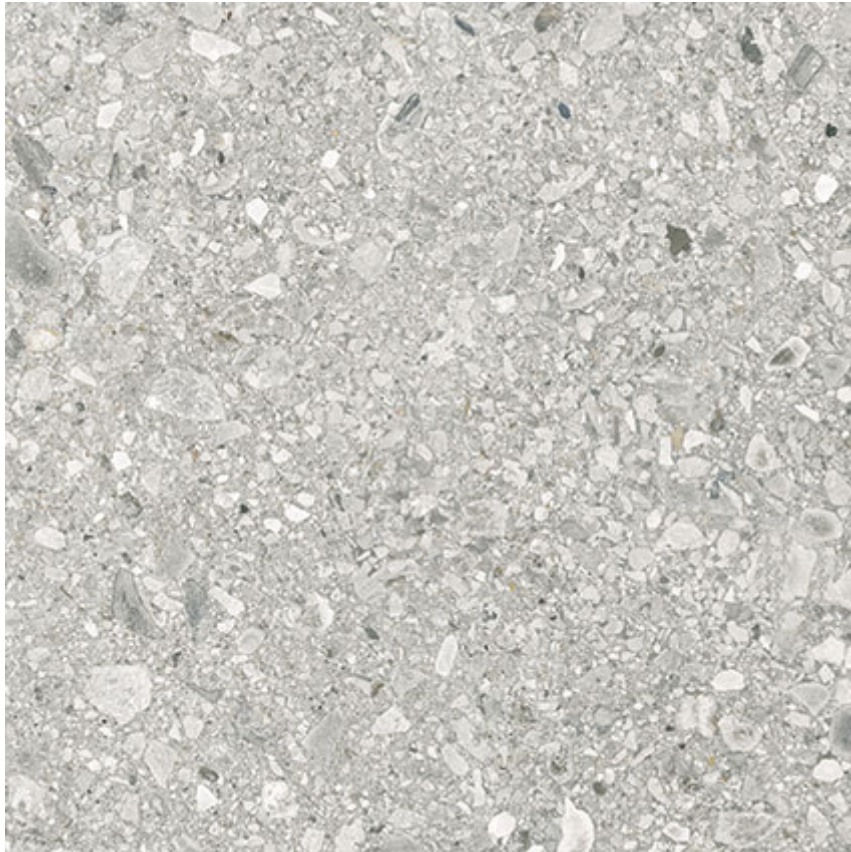

PRODUCT

ROYAL STONEWORKS 24X24 REGAL FOSSIL VEIN ORG

Qualis Signature Tile Collections | Porcelain | Royal Stoneworks | |