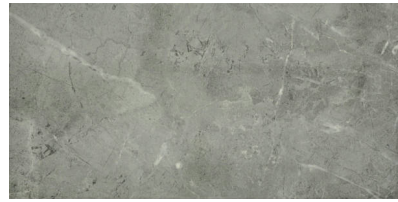

---

**PRODUCT**  
**10X20 CARBON**

---

10"x20" | Other Tiles |

**GRAPHIC VARIETY**

## TECHNICAL DATA

CODE: AC65-021  
NAME: 10X20 Carbon  
SERIES: Regency  
GROUPS: Other Tiles  
SIZE: 10"x20"  
COLORS: Carbon  
FINISH: Gloss  
LOOK: Marble Look  
STYLE: Classic  
USE: Floor and Wall  
SUITABLE FOR: Indoor|Shower  
TYPOLOGY: Glazed Porcelain  
TYPE OF PIECE: Field Tile