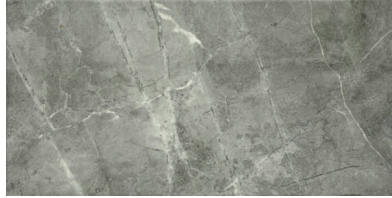

---

**PRODUCT**  
**10X20 CARBON**

---

10"x20" | Other Tiles |

**GRAPHIC VARIETY**

## TECHNICAL DATA

CODE: AC65-021  
NAME: 10X20 Carbon  
SERIES: Regency  
GROUPS: Other Tiles  
SIZE: 10"x20"  
COLORS: Carbon  
FINISH: Gloss  
LOOK: Marble Look  
STYLE: Classic  
USE: Floor and Wall  
SUITABLE FOR: Indoor|Shower  
TYPOLOGY: Glazed Porcelain  
TYPE OF PIECE: Field Tile