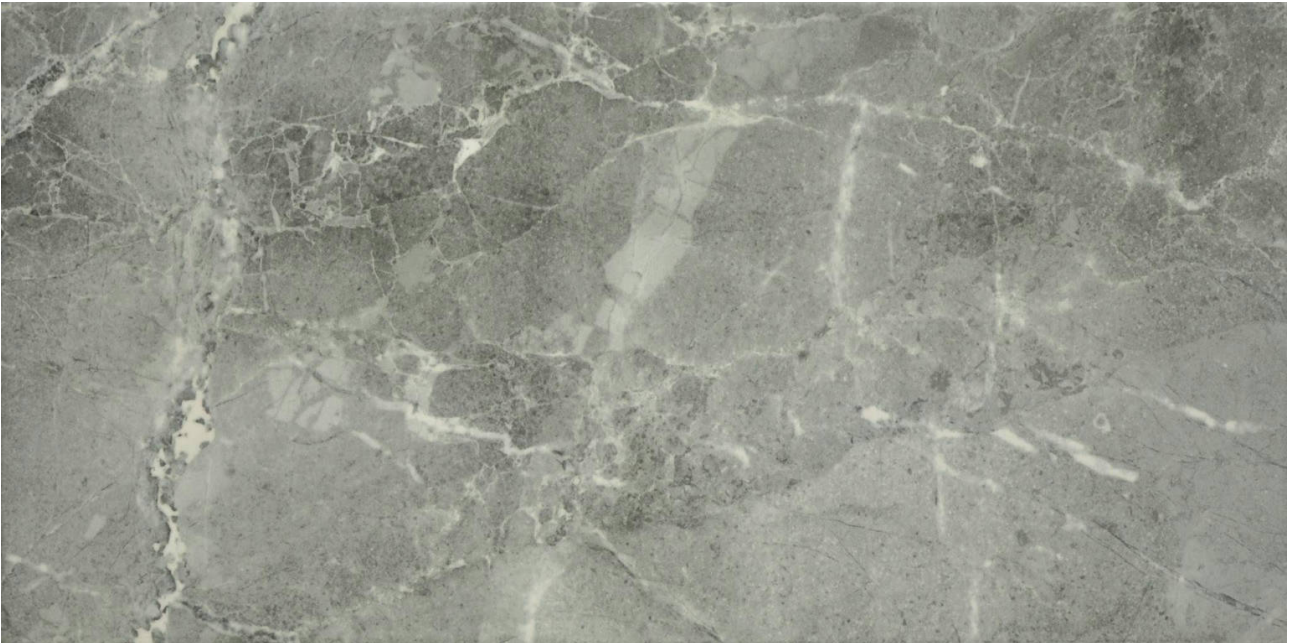

---

**PRODUCT**  
**10X20 CARBON**

---

10"x20" | Other Tiles |

**GRAPHIC VARIETY**

## TECHNICAL DATA

CODE: AC65-021  
NAME: 10X20 Carbon  
SERIES: Regency  
GROUPS: Other Tiles  
SIZE: 10"x20"  
COLORS: Carbon  
FINISH: Gloss  
LOOK: Marble Look  
STYLE: Classic  
USE: Floor and Wall  
SUITABLE FOR: Indoor|Shower  
TYPOLOGY: Glazed Porcelain  
TYPE OF PIECE: Field Tile