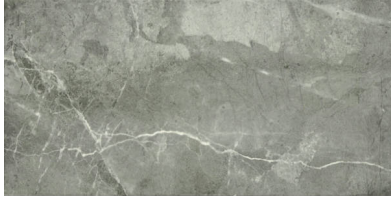

---

**PRODUCT**  
**10X20 CARBON**

---

10"x20" | Other Tiles |

**GRAPHIC VARIETY**

## TECHNICAL DATA

CODE: AC65-021  
NAME: 10X20 Carbon  
SERIES: Regency  
GROUPS: Other Tiles  
SIZE: 10"x20"  
COLORS: Carbon  
FINISH: Gloss  
LOOK: Marble Look  
STYLE: Classic  
USE: Floor and Wall  
SUITABLE FOR: Indoor|Shower  
TYPOLOGY: Glazed Porcelain  
TYPE OF PIECE: Field Tile