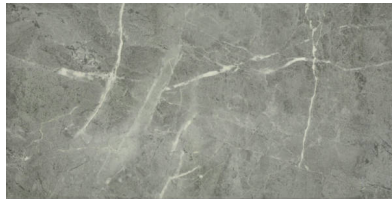

---

**PRODUCT**  
**10X20 CARBON**

---

10"x20" | Other Tiles |

**GRAPHIC VARIETY**

## TECHNICAL DATA

CODE: AC65-021  
NAME: 10X20 Carbon  
SERIES: Regency  
GROUPS: Other Tiles  
SIZE: 10"x20"  
COLORS: Carbon  
FINISH: Gloss  
LOOK: Marble Look  
STYLE: Classic  
USE: Floor and Wall  
SUITABLE FOR: Indoor|Shower  
TYPOLOGY: Glazed Porcelain  
TYPE OF PIECE: Field Tile