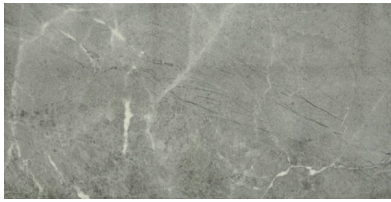

---

**PRODUCT**  
**10X20 CARBON**

---

10"x20" | Other Tiles |

**GRAPHIC VARIETY**

## TECHNICAL DATA

CODE: AC65-021  
NAME: 10X20 Carbon  
SERIES: Regency  
GROUPS: Other Tiles  
SIZE: 10"x20"  
COLORS: Carbon  
FINISH: Gloss  
LOOK: Marble Look  
STYLE: Classic  
USE: Floor and Wall  
SUITABLE FOR: Indoor|Shower  
TYPOLOGY: Glazed Porcelain  
TYPE OF PIECE: Field Tile