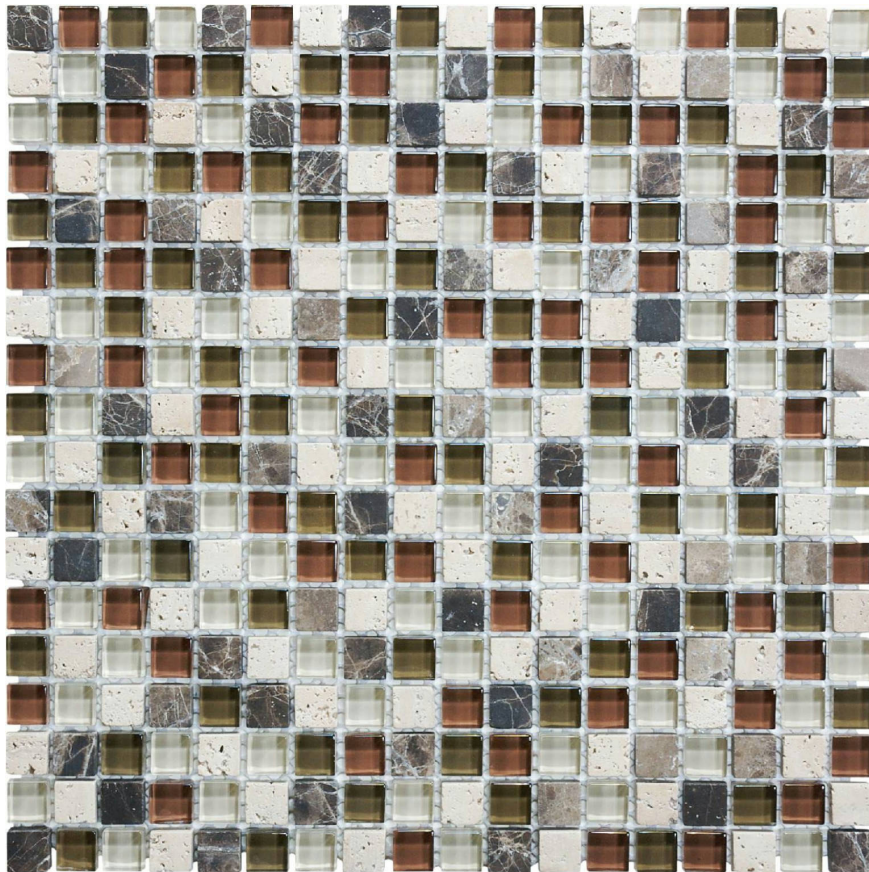

---

**PRODUCT**  
**5/8X5/8 CABERNET MOSAIC**

---

12"x12" | Other Tiles

## TECHNICAL DATA

CODE: AC35-005  
NAME: 5/8X5/8 Cabernet Mosaic  
SERIES: Bliss  
GROUPS: Other Tiles  
SIZE: 12"x12"  
COLORS: Cabernet Mosaic  
FINISH: Matt  
LOOK: Multi-Look Mosaics  
USE: Floor and Wall  
SUITABLE FOR: Backsplash, Indoor  
TYPOLOGY: Mixed Materials  
TYPE OF PIECE: Mosaic  
NOTES: Number Of Rows Per Sheet = 18