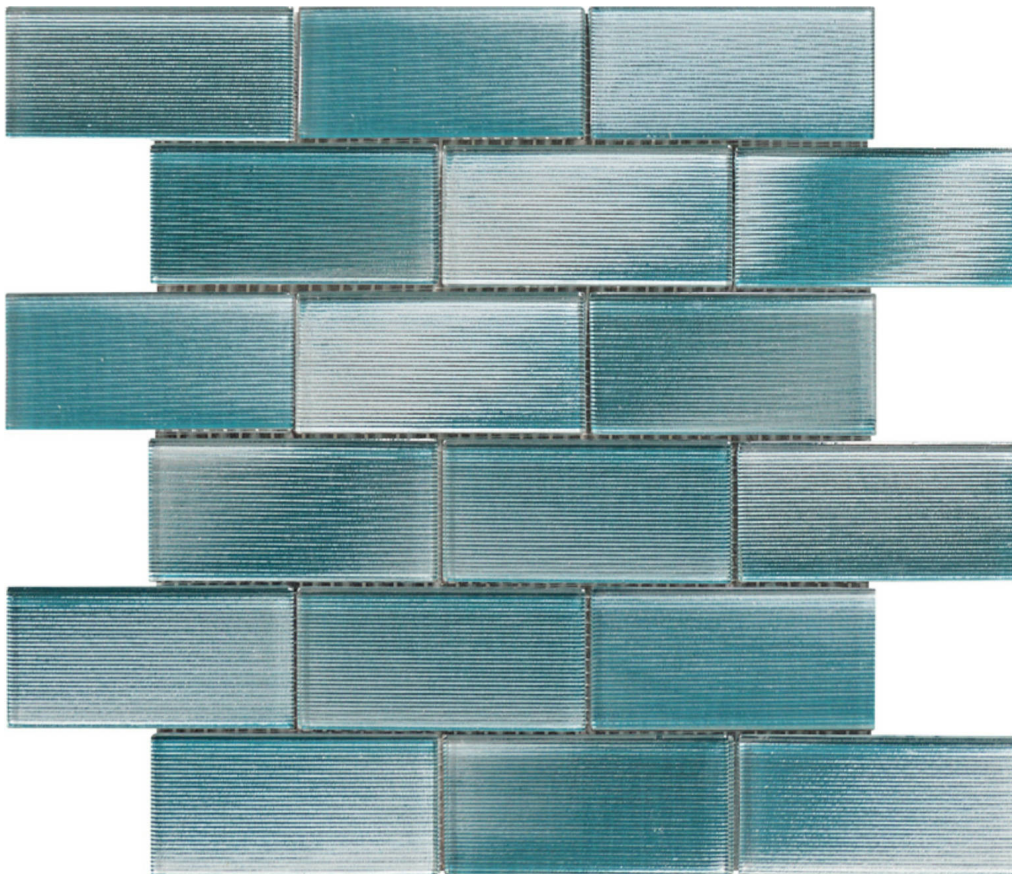

PRODUCT

2\X4\" LINEAR AQUA GLASS BRICK PATTERN MOSAIC

12"x12" | Tile Collection

ROOM SCENES

TECHNICAL DATA

NEW

CODE: RVCHAWV151

NAME: 2"X4" Linear Aqua Glass Brick Pattern Mosaic

SERIES: Chelsea Collection

GROUPS: Tile Collection

SIZE: 12"x12"

COLORS: Aqua

LOOK: Multi-Look Mosaics

USE: Wall only

SUITABLE FOR: Backsplash,Indoor

TPOLOGY: Glass