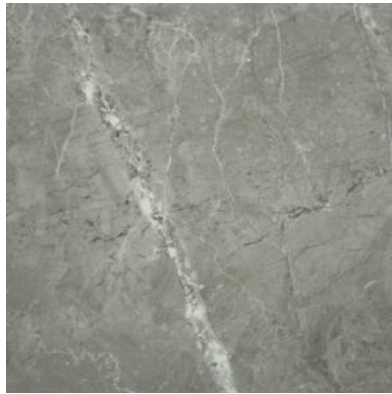

PRODUCT
13X13 CARBON

13"x13" | Other Tiles |

GRAPHIC VARIETY

TECHNICAL DATA

CODE: AC65-013
NAME: 13X13 Carbon
SERIES: Regency
GROUPS: Other Tiles
SIZE: 13"x13"
COLORS: Carbon
FINISH: Matt
LOOK: Marble Look
STYLE: Classic
USE: Floor and Wall
SUITABLE FOR: Indoor|Shower
FROST RESISTANCE: Yes
PEI: 4
TYPOLOGY: Glazed Porcelain
TYPE OF PIECE: Field Tile