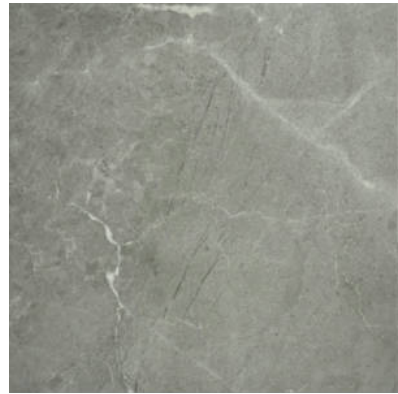

PRODUCT
13X13 CARBON

13"x13" | Other Tiles |

GRAPHIC VARIETY

TECHNICAL DATA

CODE: AC65-013
NAME: 13X13 Carbon
SERIES: Regency
GROUPS: Other Tiles
SIZE: 13"x13"
COLORS: Carbon
FINISH: Matt
LOOK: Marble Look
STYLE: Classic
USE: Floor and Wall
SUITABLE FOR: Indoor|Shower
FROST RESISTANCE: Yes
PEI: 4
TYPOLOGY: Glazed Porcelain
TYPE OF PIECE: Field Tile