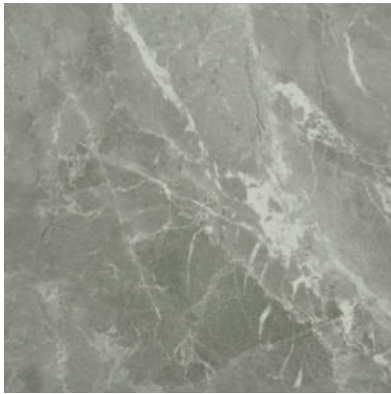

PRODUCT
13X13 CARBON

13"x13" | Other Tiles |

GRAPHIC VARIETY

TECHNICAL DATA

CODE: AC65-013
NAME: 13X13 Carbon
SERIES: Regency
GROUPS: Other Tiles
SIZE: 13"x13"
COLORS: Carbon
FINISH: Matt
LOOK: Marble Look
STYLE: Classic
USE: Floor and Wall
SUITABLE FOR: Indoor|Shower
FROST RESISTANCE: Yes
PEI: 4
TYPOLOGY: Glazed Porcelain
TYPE OF PIECE: Field Tile