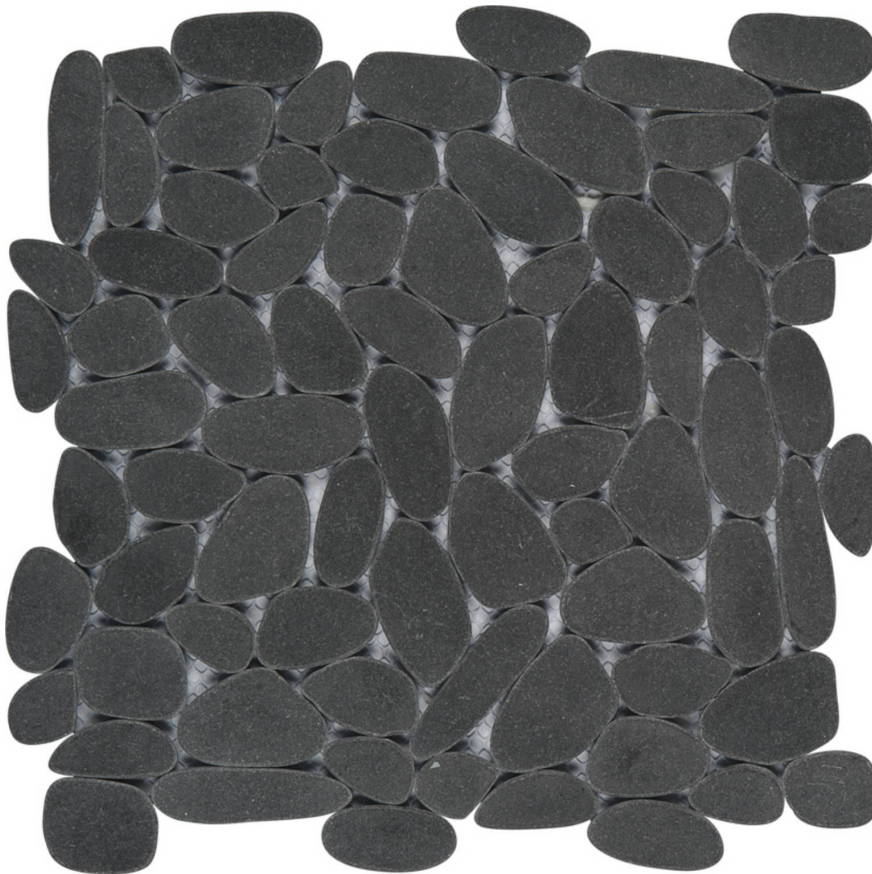

PRODUCT
BLACK SLICED RECONSTITUTED PEBBLE INTERLOCKING
MOSAIC

12"x12" | Tile Collection

TECHNICAL DATA

NEW

CODE: RVCHAWP029

NAME: Black Sliced Reconstituted Pebble Interlocking Mosaic

SERIES: Chelsea Collection

GROUPS: Tile Collection

SIZE: 12"x12"

COLORS: Black

LOOK: Multi-Look Mosaics

USE: Floor and Wall

SUITABLE FOR: Backsplash,Indoor,Shower

TPOLOGY: Natural Stone

TYPE OF PIECE: Mosaic