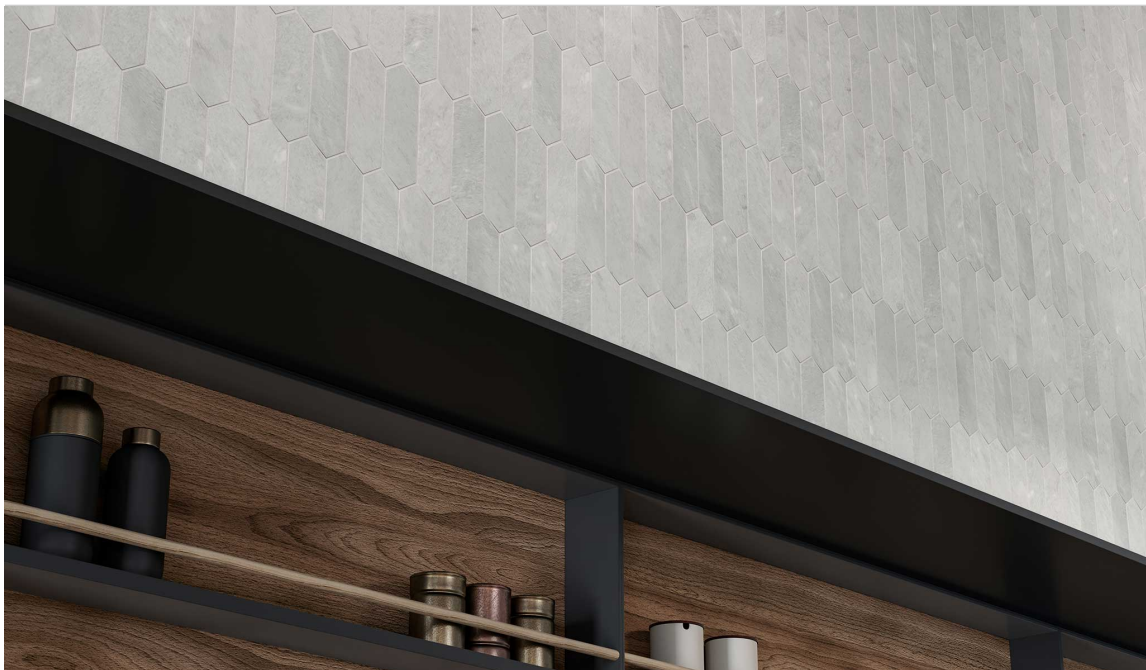

SERIES
AURA FRESCA

Qualis Partners Stone Collections

Infinite shades of grey meet harmoniously in a pattern characterized by smoky tones. A tone on tone grey pattern that comes to life through the brightness and brilliance of its honed marble surface.

Aura Fresca 1.25x4 Herringbone Mosaic
1.25"x4" | Marble | |
NEW

Aura Fresca 2 Hexagon Mosaic
12"x12" | Marble | |
NEW

Aura Fresca 3x12
3"x12" | Marble | |
NEW

ROOM SCENES

PACKING

Size	Product type	BOX			PALLET		
		pcs	sqft	lb	boxes	sqft	lb
18"x36"	Field Tile	2	9.04	58.93		325.44	
12"x24"	Field Tile	4	7.97	52.492		382.56	
10.5"x12"	Mosaic	5	4.41	22.31		44.1	
0.5"x12"	Trim	50	0	17.4		0	
11.25"x11.375"							
12"x12"	Mosaic	5	4.95	26.345		49.5	
3"x12"	Field Tile	30	7.43	48.42		334.35	