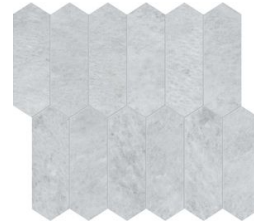

SERIES
AURA FRESCA

Qualis Partners Stone Collections

Infinite shades of grey meet harmoniously in a pattern characterized by smoky tones. A tone on tone grey pattern that comes to life through the brightness and brilliance of its honed marble surface.

PRODUCTS

Aura Fresca 18x36
18"x36" | Marble | |
NEW

Aura Fresca 12x24
12"x24" | Marble | |
NEW

Aura Fresca 2x6 Picket Mosaic
10.5"x12" | Marble | |
NEW

Aura Fresca .5x12 Deco-Bar
0.5"x12" | Marble | |
NEW

Aura Fresca 1.25x4 Herringbone Mosaic
1.25"x4" | Marble | |
NEW

Aura Fresca 2 Hexagon Mosaic
12"x12" | Marble | |
NEW

Aura Fresca 3x12
3"x12" | Marble | |
NEW

ROOM SCENES

PACKING

Size	Product type	BOX			PALLET		
		pcs	sqft	lb	boxes	sqft	lb
18"x36"	Field Tile	2	9.04	58.93		325.44	
12"x24"	Field Tile	4	7.97	52.492		382.56	
10.5"x12"	Mosaic	5	4.41	22.31		44.1	
0.5"x12"	Trim	50	0	17.4		0	
11.25"x11.375"							
12"x12"	Mosaic	5	4.95	26.345		49.5	
3"x12"	Field Tile	30	7.43	48.42		334.35	