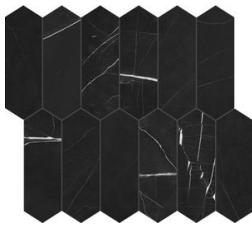

QUALIS  CERAMICA

---

**SERIES**  
**GALAXIA NERO**

---

Qualis Partners Stone Collections

A black marble with infinite depth and a noble quality that radiates royalty. Galaxia Nero®'s dark background is traversed by seams of grey, evoking both the earth's fault lines and the infinite profundities of outer space.

PRODUCTS

**Galaxia Nero 12x24**  
12"x24" | Marble ||  
**NEW**

**Galaxia Nero 24 Picket**  
12"x20" | Marble ||  
**NEW**

**Galaxia Nero 1.25 Penny Round Mosaic**  
10"x14" | Marble ||  
**NEW**

**Galaxia Nero 2x6 Picket Mosaic**  
10.5"x12" | Marble ||  
**NEW**

**Galaxia Nero 1.25x12 Deco-Bar**  
1.25"x12" | Marble ||  
**NEW**

**Galaxia Nero .5x12 Deco-Bar**  
0.5"x12" | Marble ||  
**NEW**

**Galaxia Nero 2 Hexagon Mosaic**  
12"x12" | Marble ||  
**NEW**

**Galaxia Nero 3x12**  
3"x12" | Marble ||  
**NEW**