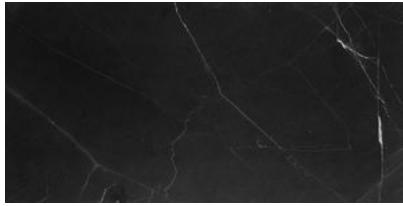

PRODUCTS

Galaxia Nero 24 Picket
12"x20" | Marble ||
NEW

Galaxia Nero 1.25x12 Deco-Bar
1.25"x12" | Marble ||
NEW

Galaxia Nero .5x12 Deco-Bar
0.5"x12" | Marble ||
NEW

Galaxia Nero 3x12
3"x12" | Marble ||
NEW