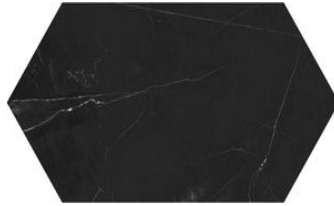

QUALIS  CERAMICA

---

**SERIES**  
**GALAXIA NERO**

---

Qualis Partners Stone Collections

A black marble with infinite depth and a noble quality that radiates royalty. Galaxia Nero®'s dark background is traversed by seams of grey, evoking both the earth's fault lines and the infinite profundities of outer space.

PRODUCTS

**Galaxia Nero 12x24**  
12"x24" | Marble ||  
**NEW**

**Galaxia Nero 24 Picket**  
12"x20" | Marble ||  
**NEW**

**Galaxia Nero 1.25 Penny Round Mosaic**  
10"x14" | Marble ||  
**NEW**

**Galaxia Nero 2x6 Picket Mosaic**  
10.5"x12" | Marble ||  
**NEW**