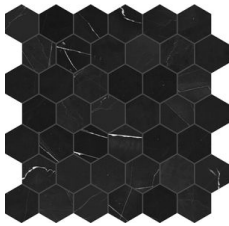

PRODUCTS

**Galaxia Nero 12x24**  
12"x24" | Marble ||  
**NEW**

**Galaxia Nero 24 Picket**  
12"x20" | Marble ||  
**NEW**

**Galaxia Nero 1.25 Penny Round Mosaic**  
10"x14" | Marble ||  
**NEW**

**Galaxia Nero 2x6 Picket Mosaic**  
10.5"x12" | Marble ||  
**NEW**

**Galaxia Nero 1.25x12 Deco-Bar**  
1.25"x12" | Marble ||  
**NEW**

**Galaxia Nero .5x12 Deco-Bar**  
0.5"x12" | Marble ||  
**NEW**

**Galaxia Nero 2 Hexagon Mosaic**  
12"x12" | Marble ||  
**NEW**

**Galaxia Nero 3x12**  
3"x12" | Marble ||  
**NEW**