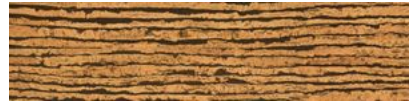

SERIES
TRUE EARTH CORK CLICK

Performance Natural Plank

PRODUCTS

Cork Click Vivara
12"x48,6" | HDF | AC5 Hotcoat® with aluminum oxide | **NEW**

Cork Click Tremiti
12"x48,6" | HDF | AC5 Hotcoat® with aluminum oxide | **NEW**

Cork Click Comino
12"x48,6" | HDF | AC5 Hotcoat® with aluminum oxide | **NEW**

Cork Click Linosa
12"x48,6" | HDF | AC5 Hotcoat® with aluminum oxide | **NEW**

Cork Click Ventre
12"x48,6" | HDF | AC5 Hotcoat® with aluminum oxide | **NEW**

Cork Click Pianosa
12"x48,6" | HDF | AC5 Hotcoat® with aluminum oxide | **NEW**

Cork Click Corvo
12"x48,6" | HDF | AC5 Hotcoat® with aluminum oxide | **NEW**

Cork Click Stroboli
12"x48,6" | HDF | AC5 Hotcoat® with aluminum oxide | **NEW**

Cork Click Santorino
12"x48,6" | HDF | AC5 Hotcoat® with aluminum oxide | **NEW**

Cork Click Capri

12"x48,6" | HDF | AC5 Hotcoat® with aluminum oxide |

NEW

Cork Click Pico

12"x48,6" | HDF | AC5 Hotcoat® with aluminum oxide |