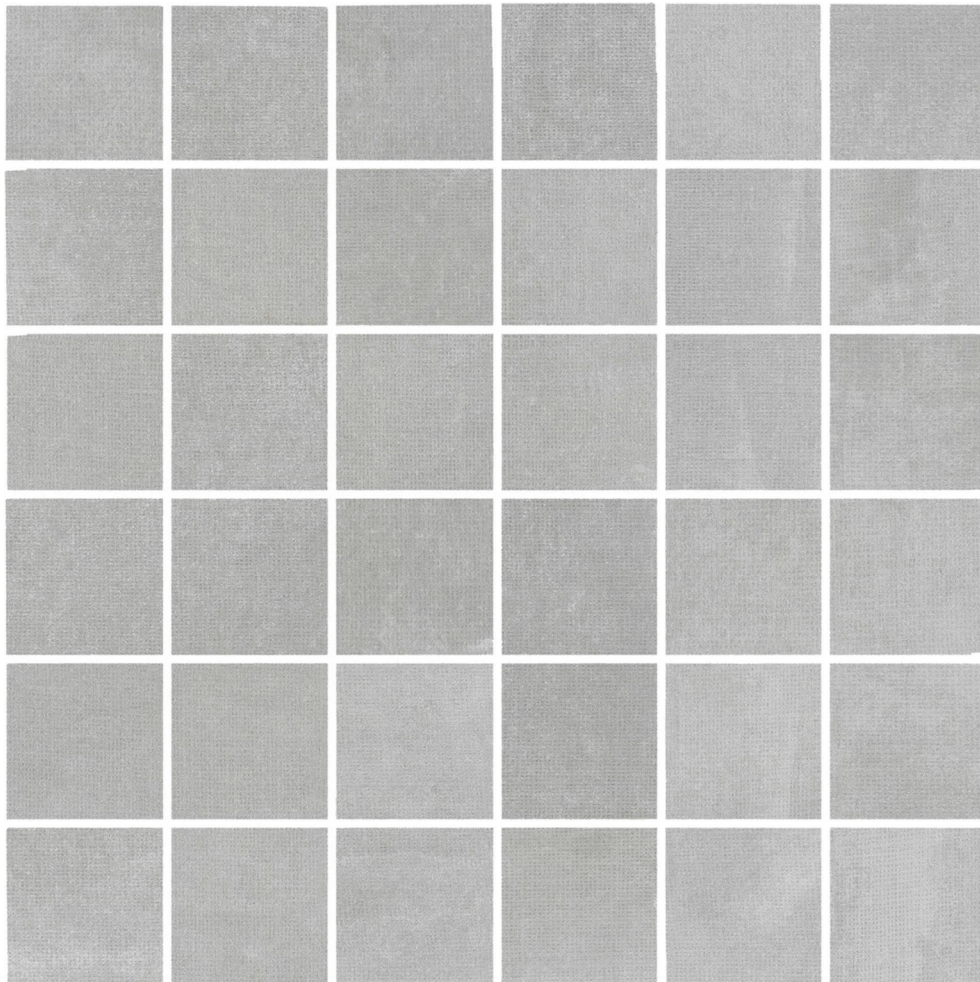

PRODUCT
BROADWAY SILVER 2X2 MOSAIC

12"x12" | Tile Collection

GRAPHIC VARIETY

TECHNICAL DATA

CODE: QUUR-BR-M1
NAME: Broadway Silver 2X2 Mosaic
SERIES: Urban
GROUPS: Tile Collection
SIZE: 12"x12"
COLORS: Broadway Silver
FINISH: Matt
LOOK: Concrete
STYLE: Contemporary
USE: Floor and Wall
SUITABLE FOR: Backsplash,Indoor
FROST RESISTANCE: Yes
MOSAIC TYPE: 2"x2"
TYPOLOGY: Porcelain
TYPE OF PIECE: Mosaic
FLOORING VISUALIZER: Yes