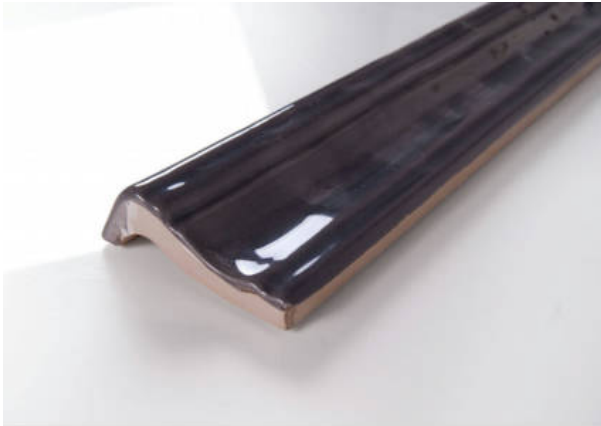

PRODUCT
2X12 SMOKE CHAIR RAIL

2"x12" | Other Tiles

DETAILS

TECHNICAL DATA

CODE: PGPO-SM-WM1
NAME: 2X12 Smoke Chair Rail
SERIES: Poitiers
GROUPS: Other Tiles
SIZE: 2"x12"
COLORS: Smoke Chair
LOOK: Subway Tile
STYLE: Traditional
USE: Floor and Wall
SUITABLE FOR: Backsplash,Indoor,Shower
TYPOLOGY: Ceramic
TYPE OF PIECE: Trim