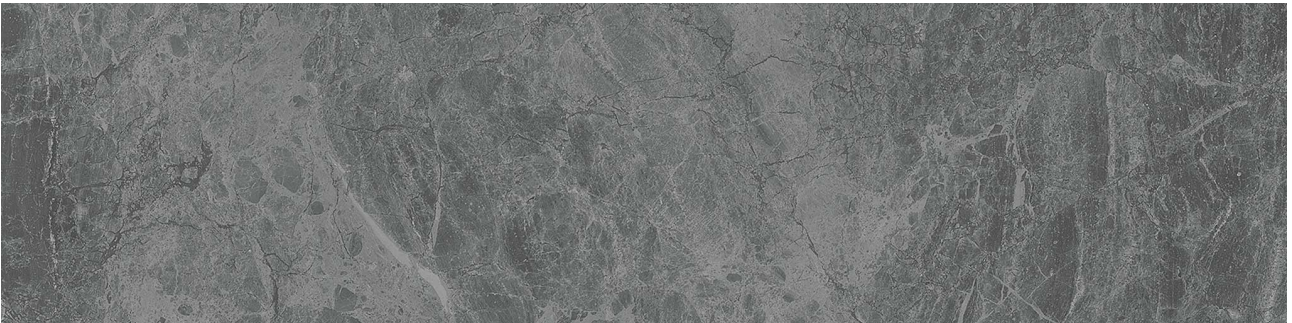

PRODUCT
GEMMA MYSTIQUE 3X12

Qualis Partners Stone Collections | Marble | Gemma Mystique | |