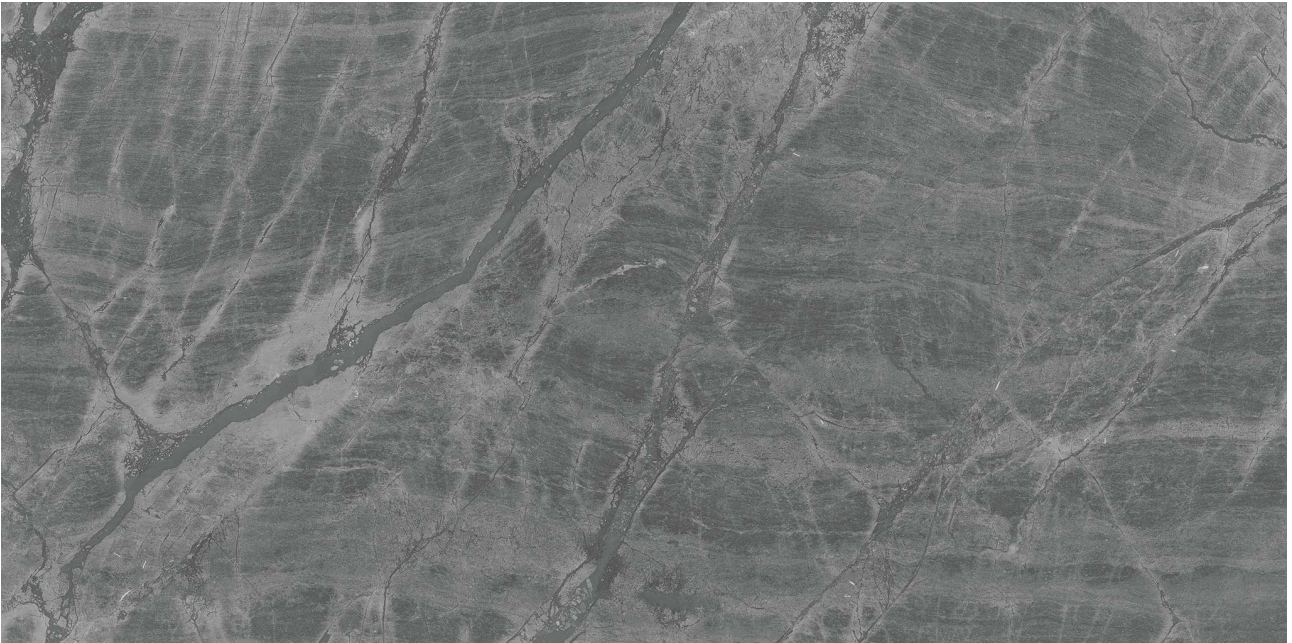

PRODUCT
GEMMA MYSTIQUE 18X36

Qualis Partners Stone Collections | Marble | Gemma Mystique | |

ROOM SCENES

TECHNICAL DATA

NEW

CODE: AS5000-05780

NAME: Gemma Mystique 18x36

SERIES: Gemma Mystique

GROUPS: Qualis Partners Stone Collections

SIZE: 18"x36"

COLORS: Gemma Mystique

FINISH: Brushed

USE: Floor and Wall

SUITABLE FOR: Indoor|Shower

EDGE: Straight Edge

TPOLOGY: Marble