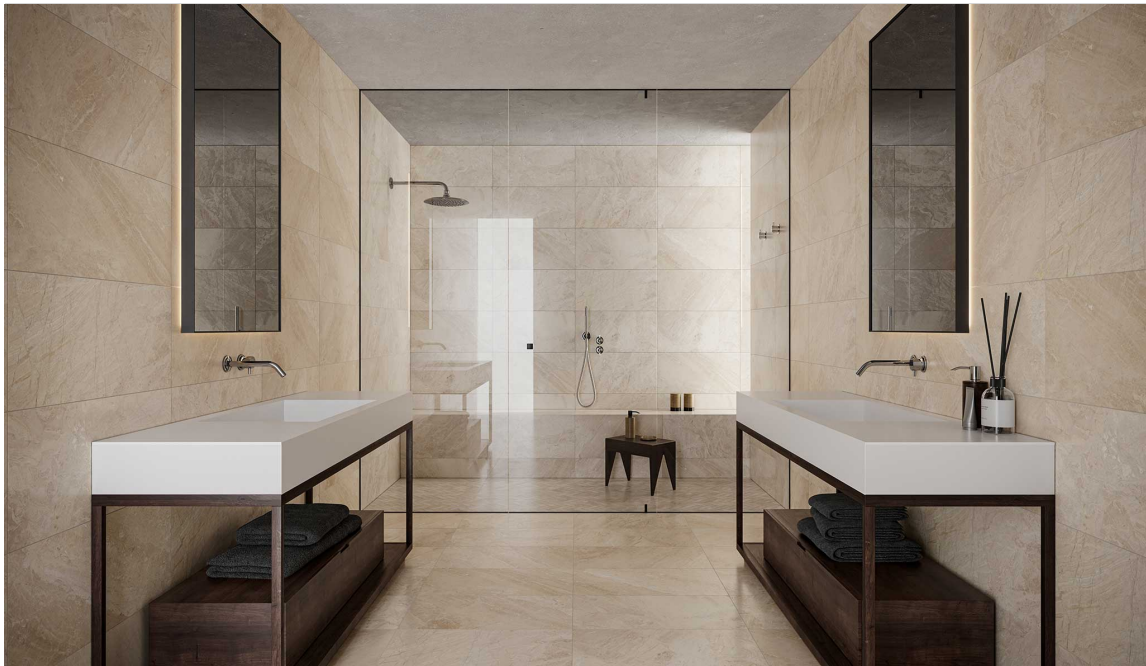

ROOM SCENES