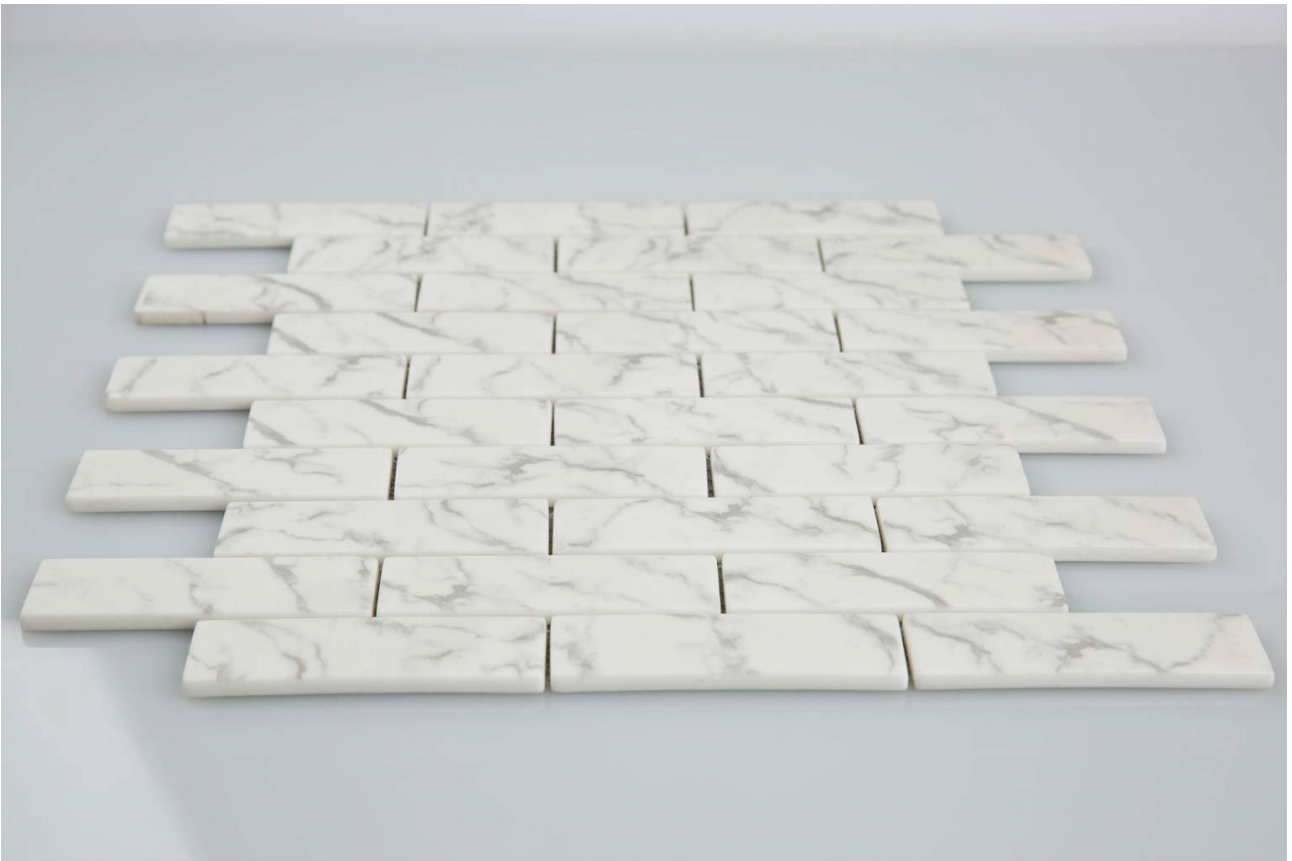

---

**PRODUCT**  
**1X4 WHITE BRICK MOSAIC**

---

12"x14" | Other Tiles

GRAPHIC VARIETY

---

## TECHNICAL DATA

CODE: RVEG-WH-BRIC

NAME: 1X4 White Brick Mosaic

SERIES: Marseilles

GROUPS: Other Tiles

SIZE: 12"x14"

COLORS: White

FINISH: Matt

LOOK: Glass

STYLE: Classic

USE: Floor and Wall

SUITABLE FOR: Backsplash,Indoor

MOSAIC TYPE: Mesh-Mounted

TYPE OF PIECE: Mosaic

NOTES: \*\*Product Is Only Suitable For Wall And Shower Floor Installations\*\*