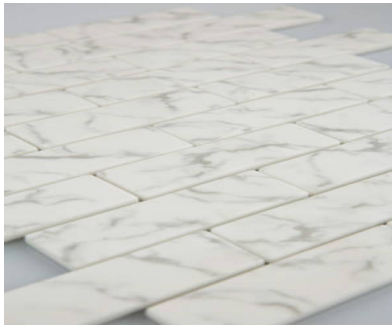

---

**PRODUCT**  
**1X4 WHITE BRICK MOSAIC**

---

12"x14" | Other Tiles

GRAPHIC VARIETY

---

## TECHNICAL DATA

CODE: RVEG-WH-BRIC

NAME: 1X4 White Brick Mosaic

SERIES: Marseilles

GROUPS: Other Tiles

SIZE: 12"x14"

COLORS: White

FINISH: Matt

LOOK: Glass

STYLE: Classic

USE: Floor and Wall

SUITABLE FOR: Backsplash,Indoor

MOSAIC TYPE: Mesh-Mounted

TYPE OF PIECE: Mosaic

NOTES: \*\*Product Is Only Suitable For Wall And Shower Floor Installations\*\*