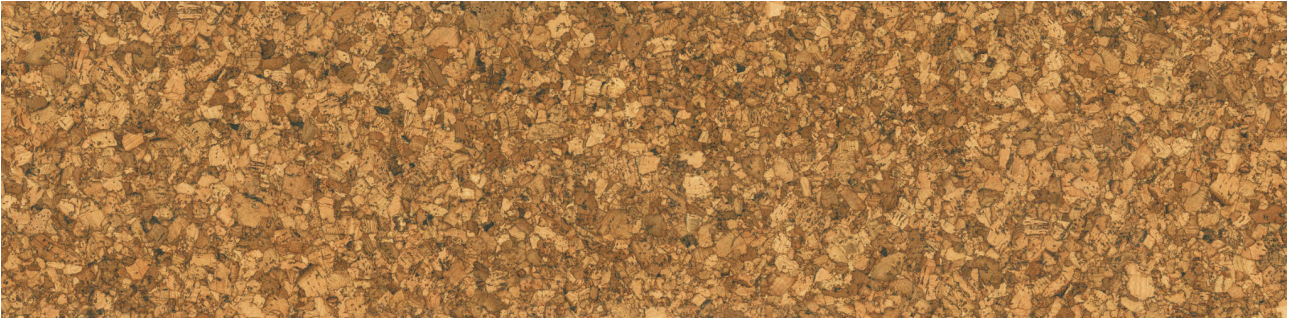

PRODUCT
CORK CLICK PICO

Performance Natural Plank | HDF | True Earth Cork Click | AC5 Hotcoat® with aluminum oxide |

ROOM SCENES

TECHNICAL DATA

SPECIAL ORDER: Special Order

NEW

CODE: LCCORK202010

NAME: Cork Click Pico

WEAR LAYER: AC5 Hotcoat® with aluminum oxide

SERIES: True Earth Cork Click

GROUPS: Performance Natural Plank

SIZE: 12"x48,6"

COLORS: Pico

FINISH: Matt

LOOK: Wood Look

STYLE: Contemporary