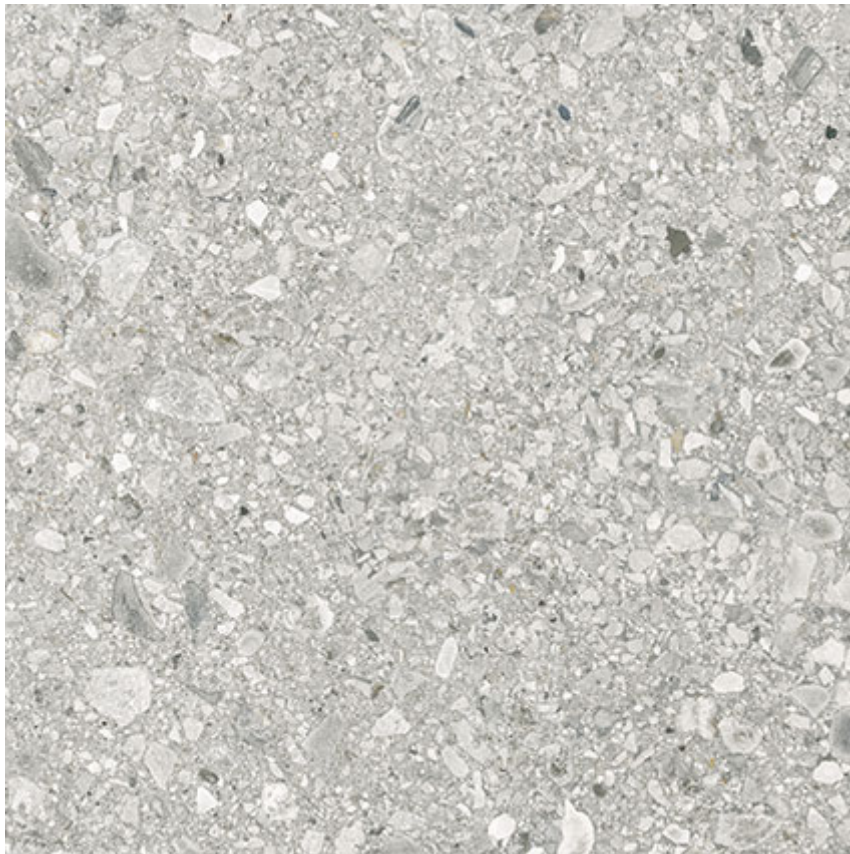

PRODUCT

ROYAL STONEWORKS 24X24 REGAL FOSSIL VEIN GRN

Qualis Signature Tile Collections | Porcelain | Royal Stoneworks | |