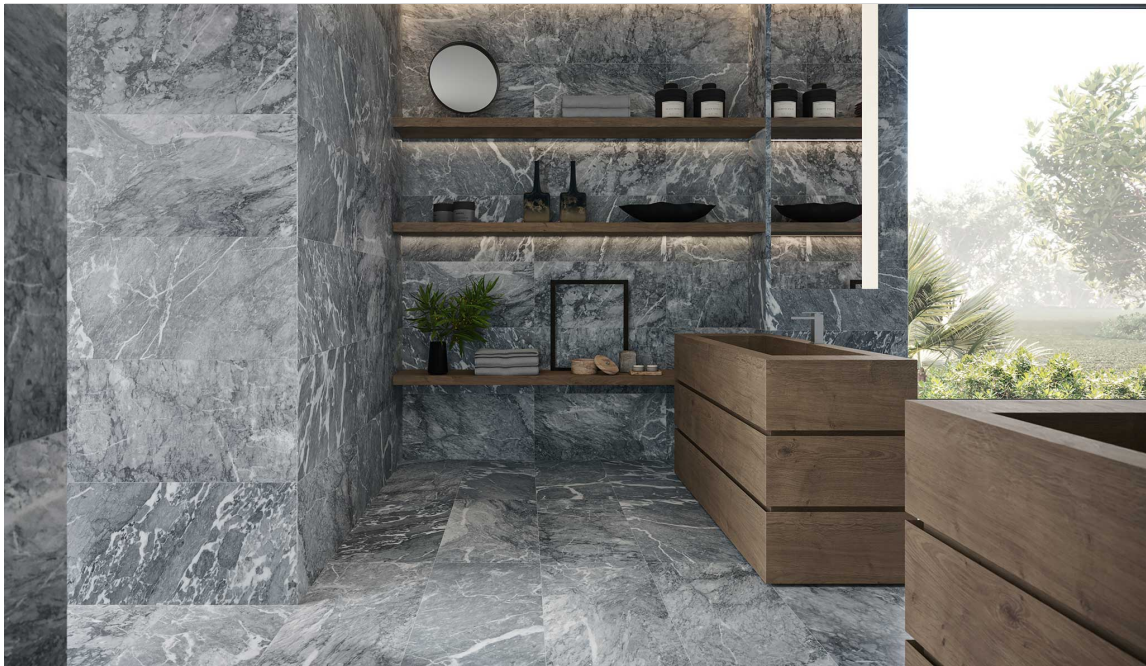

Aqua Intenso 1.25x4 Herringbone Mosaic
11.25"x11.375" | Marble | |
NEW

Aqua Intenso 2 Hexagon Mosaic
12"x12" | Marble | |
NEW

Aqua Intenso 3x12
3"x12" | Marble | |
NEW

ROOM SCENES

PACKING

Size	Product type	BOX			PALLET		
		pcs	sqft	lb	boxes	sqft	lb
18"x36"	Field Tile	2	9.04	49.972		325.44	
12"x24"	Field Tile	4	7.97	52.492		382.56	
12"x20"	Field Tile	4	6.46	40.124		310.08	
10.5"x12"	Mosaic	5	4.41	22.31		44.1	
4"x12"	Field Tile	12	3.98	27.996		191.04	
0.5"x12"	Trim	50	0	17.4		0	
11.25"x11.375"	Mosaic	5	4.41	22.82		44.1	
12"x12"	Mosaic	5	4.95	26.345		49.5	
3"x12"	Field Tile	30	7.43	48.69		334.35	