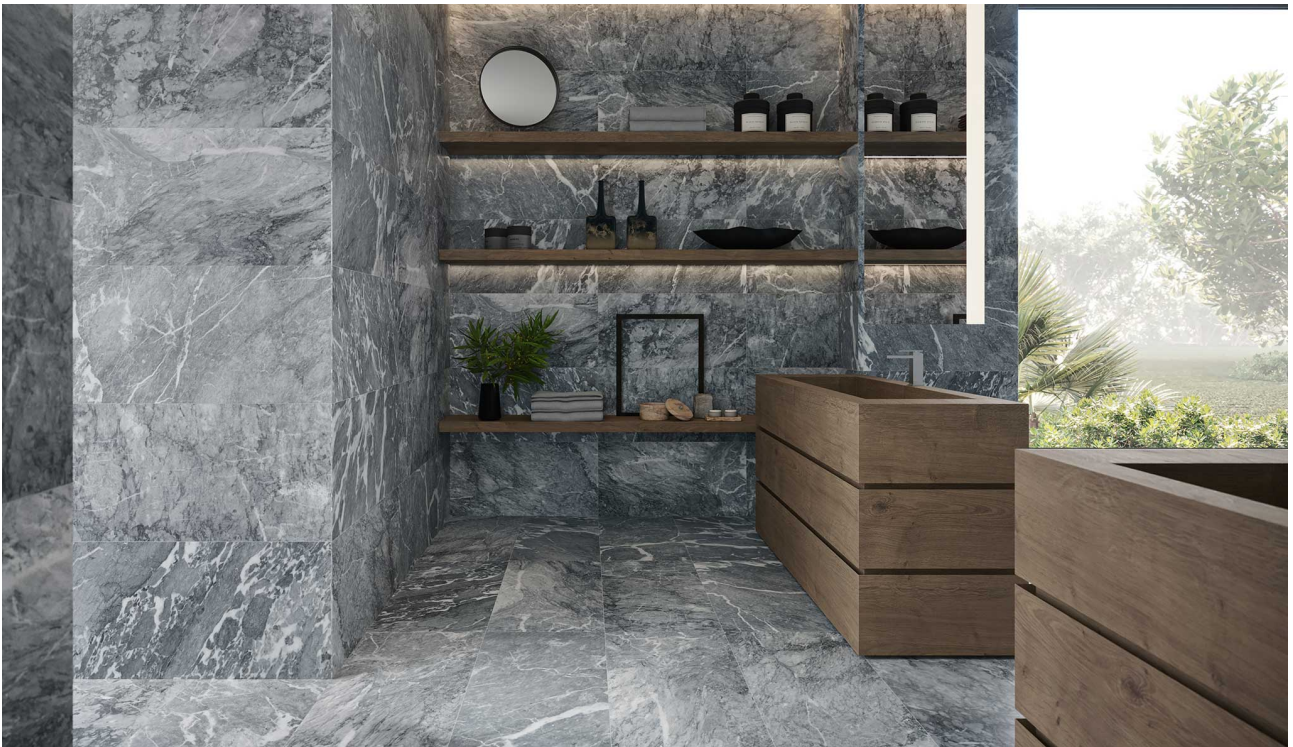

QUALIS CERAMICA

SERIES AQUA INTENSO

Qualis Partners Stone Collections

Vibrant surfaces of great elegance, with chromatic contrast that evoke depth and movement. Smoky and vaporous shades of cool greys blend together infusing harmony and softness.

PRODUCTS

Aqua Intenso 18x36
18"x36" | Marble | |
NEW

Aqua Intenso 12x24
12"x24" | Marble | |
NEW

Aqua Intenso 12x24 Curva
12"x24" | Marble | |
NEW

Aqua Intenso 24 Picket
12"x20" | Marble | |
NEW

Aqua Intenso 2x6 Picket Mosaic
10.5"x12" | Marble | |
NEW