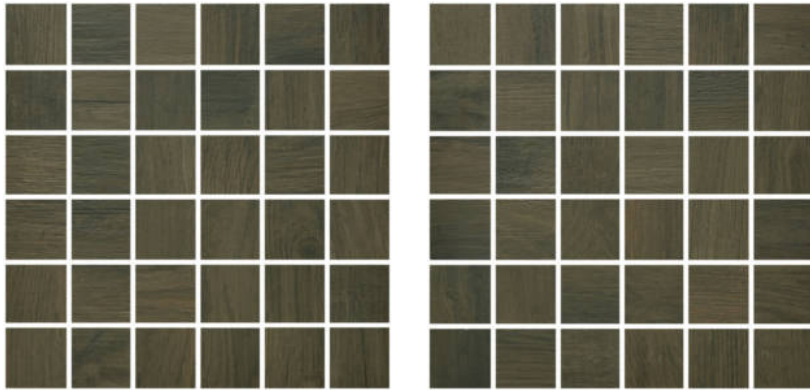

---

**PRODUCT**  
**2X2 DENALI NOCE MOSAIC**

---

12"x12" | Tile Collection

**GRAPHIC VARIETY**

## TECHNICAL DATA

CODE: QUCA-DE-M  
NAME: 2X2 Denali Noce Mosaic  
SERIES: Cabin  
GROUPS: Tile Collection  
SIZE: 12"x12"  
COLORS: Denali Noce  
FINISH: Matt  
LOOK: Wood Look  
STYLE: Contemporary  
USE: Floor and Wall  
SUITABLE FOR: Indoor  
FROST RESISTANCE: Yes  
MOSAIC TYPE: 2"x2"  
TYPOLOGY: Porcelain  
TYPE OF PIECE: Mosaic  
FLOORING VISUALIZER: Yes