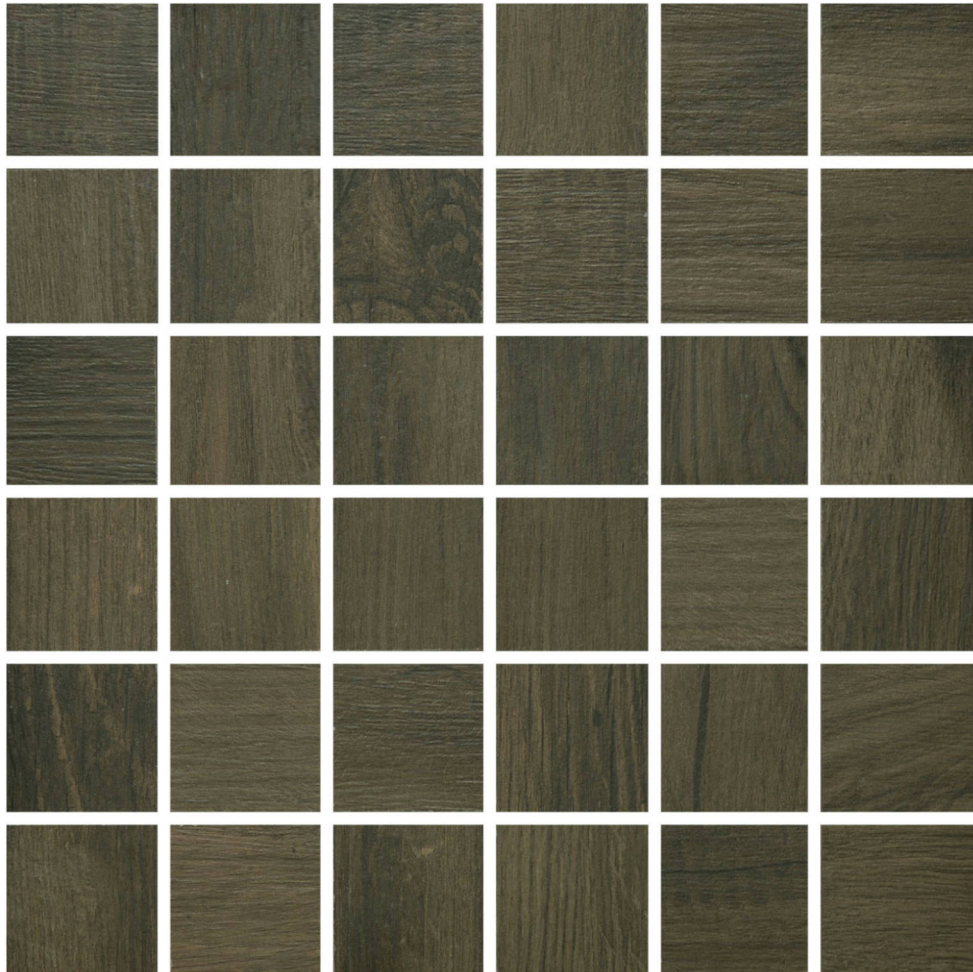

---

**PRODUCT**  
**2X2 DENALI NOCE MOSAIC**

---

12"x12" | Tile Collection

**GRAPHIC VARIETY**

## TECHNICAL DATA

CODE: QUCA-DE-M  
NAME: 2X2 Denali Noce Mosaic  
SERIES: Cabin  
GROUPS: Tile Collection  
SIZE: 12"x12"  
COLORS: Denali Noce  
FINISH: Matt  
LOOK: Wood Look  
STYLE: Contemporary  
USE: Floor and Wall  
SUITABLE FOR: Indoor  
FROST RESISTANCE: Yes  
MOSAIC TYPE: 2"x2"  
TYPOLOGY: Porcelain  
TYPE OF PIECE: Mosaic  
FLOORING VISUALIZER: Yes