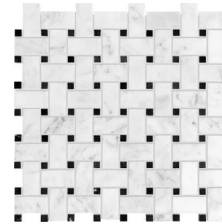

**Bianco Venatino 9 Honed Corner Shelf**  
9"x9" | Marble | |  
**NEW**

**Bianco Venatino 9 Polished Corner Shelf**  
9"x9" | Marble | |  
**NEW**

**Bianco Venatino 6x6 Polished**  
6"x6" | Marble | |  
**NEW**

**Bianco Venatino 6x6 Honed**  
6"x6" | Marble | |  
**NEW**

**Bianco Venatino 3x6 Polished**  
3"x6" | Marble | |  
**NEW**

**Bianco Venatino 3x6 Honed**  
3"x6" | Marble | |  
**NEW**

**Bianco Venatino 12x12 Honed**  
12"x12" | Marble | |  
**NEW**

**Bianco Venatino 1x1 Polished Mosaic**  
12"x12" | Marble | |  
**NEW**

**Bianco Venatino Basketweave Honed Mosaic**  
12"x12" | Marble | |  
**NEW**

**Bianco Venatino 12x12 Polished**  
12"x12" | Marble | |  
**NEW**