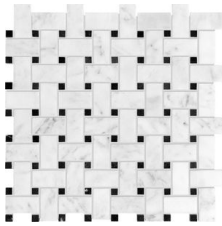

**Bianco Venatino 0.6x12 Polished Pencil**  
0.6"x12" | Marble | |  
**NEW**

**Bianco Venatino 1.25 Polished Hexagon Mosaic**  
11.25"x11.25" | Marble | |  
**NEW**

**Bianco Venatino 1.25 Honed Hexagon Mosaic**  
11.25"x11.25" | Marble | |  
**NEW**

**Bianco Venatino 9 Honed Corner Shelf**  
9"x9" | Marble | |  
**NEW**

**Bianco Venatino 9 Polished Corner Shelf**  
9"x9" | Marble | |  
**NEW**

**Bianco Venatino 6x6 Polished**  
6"x6" | Marble | |  
**NEW**

**Bianco Venatino 6x6 Honed**  
6"x6" | Marble | |  
**NEW**

**Bianco Venatino 3x6 Polished**  
3"x6" | Marble | |  
**NEW**

**Bianco Venatino 3x6 Honed**  
3"x6" | Marble | |  
**NEW**

**Bianco Venatino 12x12 Honed**  
12"x12" | Marble | |  
**NEW**

**Bianco Venatino 1x1 Polished Mosaic**  
12"x12" | Marble | |  
**NEW**

**Bianco Venatino Basketweave Honed Mosaic**  
12"x12" | Marble | |  
**NEW**

**Bianco Venatino 12x12 Polished**  
12"x12" | Marble | |  
**NEW**