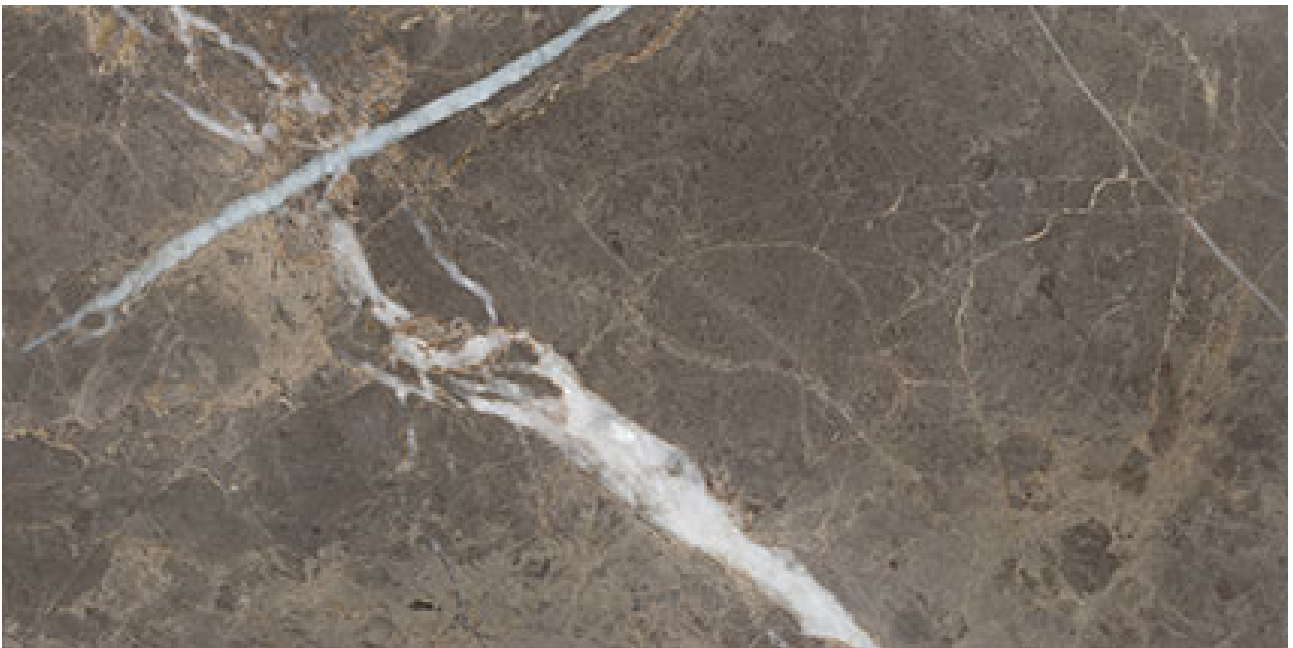

---

**PRODUCT**  
**ROYAL STONEWORKS 12X24 REGAL BROWN MARBLE**  
**POLISHED**

---

Qualis Signature Tile Collections | Porcelain | Royal Stoneworks | |

**TECHNICAL DATA**

SPECIAL ORDER: Special Order

**NEW**

CODE: QUSW-RM-5P

NAME: Royal Stoneworks 12X24 Regal Brown Marble Polished

SERIES: Royal Stoneworks

GROUPS: Qualis Signature Tile Collections

SIZE: 12"x24"

COLORS: Regal Brown Marble

FINISH: Polished

LOOK: Stone Look

STYLE: Contemporary

USE: Floor and Wall

SUITABLE FOR: Indoor|Shower

FROST RESISTANCE: Yes

EDGE: Rectified

SHADE VARIATION: V3

TPOLOGY: Porcelain

TYPE OF PIECE: Field Tile