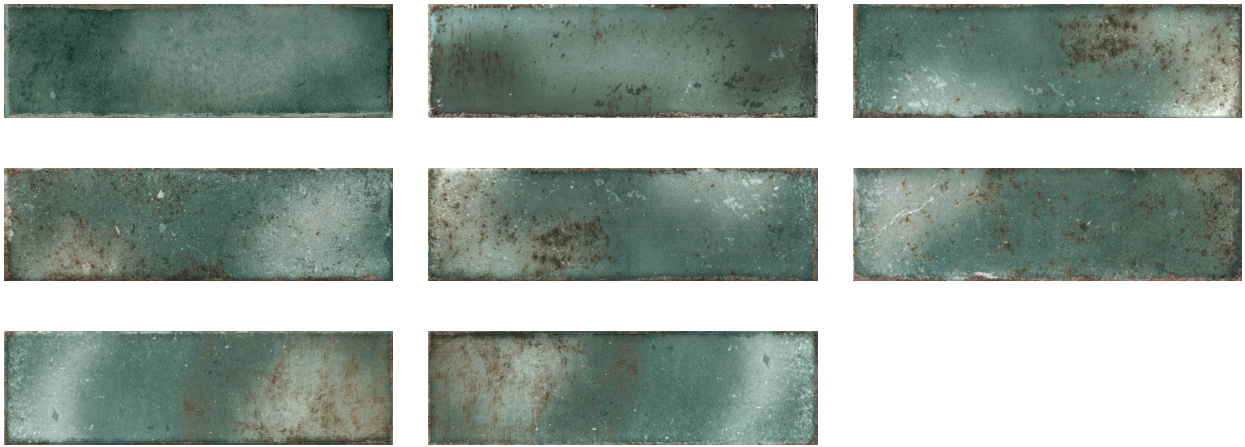

PRODUCT
BRICKELL JADE 2.75X9.5

2.75"x9.5" | Tile Collection

GRAPHIC VARIETY

ROOM SCENES

TECHNICAL DATA

NEW

CODE: QUMH-BR-1

NAME: Brickell Jade 2.75x9.5

SERIES: Miami

GROUPS: Tile Collection

SIZE: 2.75"x9.5"

COLORS: Brickell Jade

FINISH: Gloss

LOOK: Subway Tile

STYLE: Traditional

USE: Wall only

SUITABLE FOR: Backsplash,Indoor

TYPOLOGY: Ceramic

TYPE OF PIECE: Field Tile

FLOORING VISUALIZER: Yes

PACKING

Size	Product type	BOX			PALLET		
		pcs	sqft	lb	boxes	sqft	lb
2.75"x9.5"	Field Tile	30	5.34	0	120	640.8	0