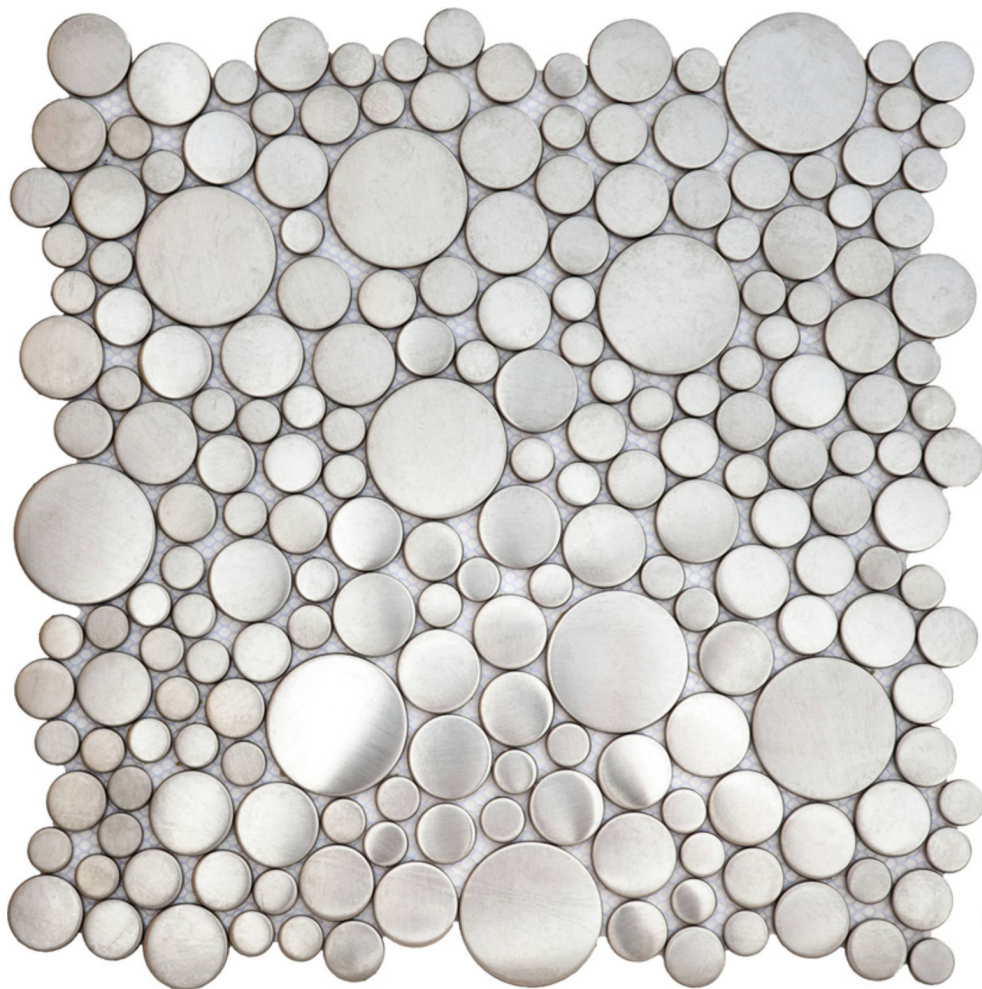

PRODUCT

BRUSHED SILVER PENNY ROUNDS INOX METAL

INTERLOCKING MOSAIC

12.2"x12.2" | Tile Collection

TECHNICAL DATA

NEW

CODE: RVCHAWM020

NAME: Brushed Silver Penny Rounds Inox Metal Interlocking Mosaic

SERIES: Chelsea Collection

GROUPS: Tile Collection

SIZE: 12.2"x12.2"

COLORS: Silver

LOOK: Multi-Look Mosaics

USE: Floor and Wall

SUITABLE FOR: Backsplash,Indoor,Outdoor,Shower,Pool

TPOLOGY: Metal