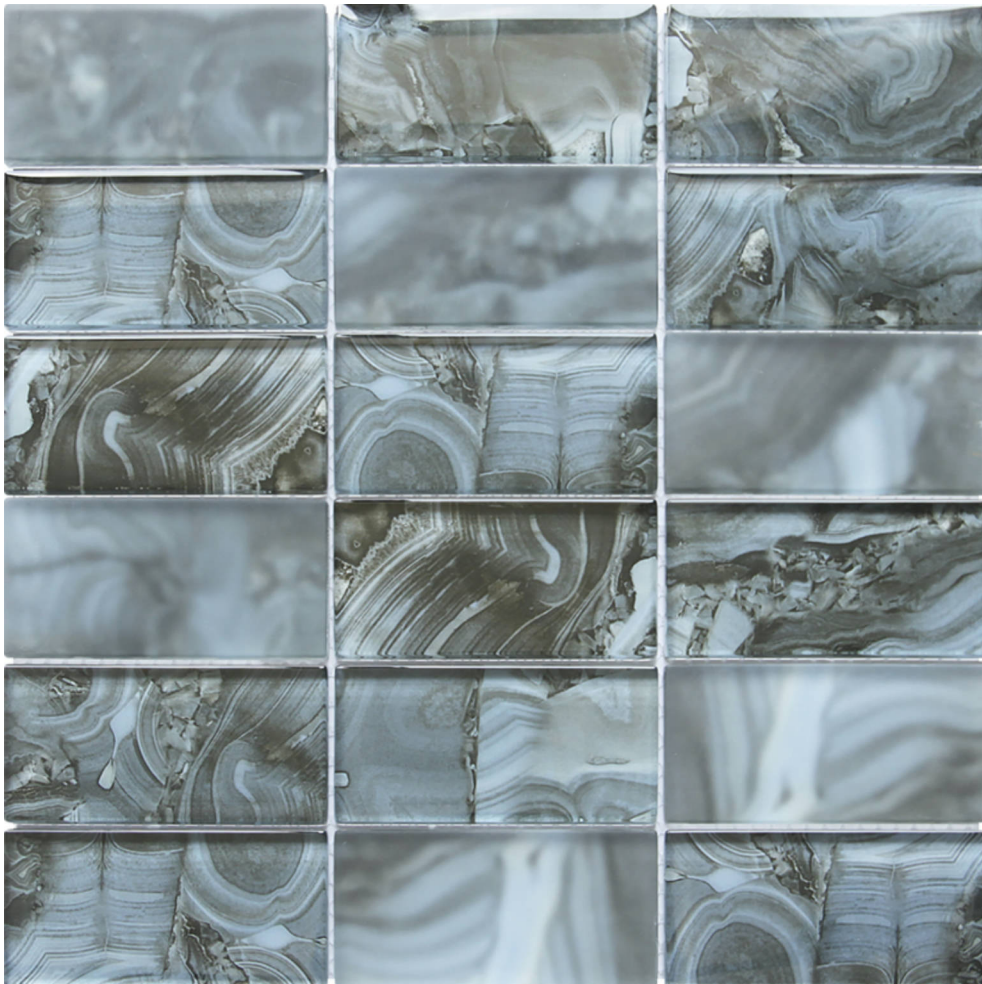

PRODUCT
ONYX PATTERN BLUE GLASS SHEET MOSAIC

11.8"x11.8" | Tile Collection

TECHNICAL DATA

NEW

CODE: RVCHAWV049

NAME: Onyx Pattern Blue Glass Sheet Mosaic

SERIES: Chelsea Collection

GROUPS: Tile Collection

SIZE: 11.8"x11.8"

COLORS: Blue

LOOK: Multi-Look Mosaics

USE: Wall only

SUITABLE FOR: Backsplash,Indoor,Outdoor,Shower,Pool

TPOLOGY: Glass

TYPE OF PIECE: Mosaic

FLOORING VISUALIZER: Yes