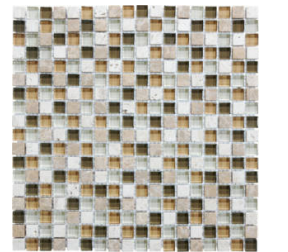

QUALIS CERAMICA

SERIES GLASS STONE

Qualis Partners Mosaic and Decorative Tile

PRODUCTS

Linear Bamboo Mosaic
12"x14" | Mixed Materials |

Linear Cabernet Mosaic
12"x14" | Mixed Materials |

Linear Cappuccino Mosaic
12"x14" | Mixed Materials |

Linear Creme Brulee Mosaic
12"x14" | Mixed Materials |

Linear Iceland Mosaic
12"x14" | Mixed Materials |

Linear Midnight Mosaic
12"x14" | Mixed Materials |

Linear Spa Mosaic
12"x14" | Mixed Materials |

Linear Waterfall Mosaic
12"x14" | Mixed Materials |

5/8X5/8 Bamboo Mosaic
12"x12" | Mixed Materials |

5/8X5/8 Cabernet Mosaic
12"x12" | Mixed Materials |

5/8X5/8 Cappuccino Mosaic
12"x12" | Mixed Materials |

5/8X5/8 Creme Brulee Mosaic
12"x12" | Mixed Materials |