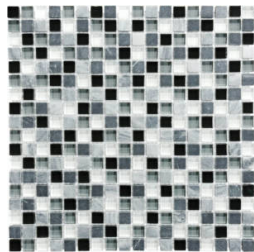

Linear Creme Brulee Mosaic
12"x14" | Mixed Materials |

Linear Iceland Mosaic
12"x14" | Mixed Materials |

Linear Midnight Mosaic
12"x14" | Mixed Materials |

Linear Spa Mosaic
12"x14" | Mixed Materials |

Linear Waterfall Mosaic
12"x14" | Mixed Materials |

5/8X5/8 Bamboo Mosaic
12"x12" | Mixed Materials |

5/8X5/8 Cabernet Mosaic
12"x12" | Mixed Materials |

5/8X5/8 Cappuccino Mosaic
12"x12" | Mixed Materials |

5/8X5/8 Creme Brulee Mosaic
12"x12" | Mixed Materials |

5/8X5/8 Iceland Mosaic
12"x12" | Mixed Materials |

5/8X5/8 Midnight Mosaic
12"x12" | Mixed Materials |

5/8X5/8 Spa Mosaic
12"x12" | Mixed Materials |

5/8X5/8 Waterfall Mosaic
12"x12" | Mixed Materials |

ROOM SCENES