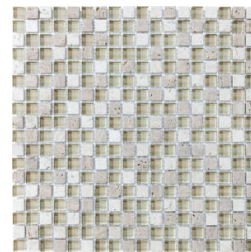

QUALIS CERAMICA

SERIES GLASS STONE

Qualis Partners Mosaic and Decorative Tile

PRODUCTS

Linear Bamboo Mosaic
12"x14" | Mixed Materials |

Linear Cabernet Mosaic
12"x14" | Mixed Materials |

Linear Cappuccino Mosaic
12"x14" | Mixed Materials |

Linear Creme Brulee Mosaic
12"x14" | Mixed Materials |

Linear Iceland Mosaic
12"x14" | Mixed Materials |

Linear Midnight Mosaic
12"x14" | Mixed Materials |

Linear Spa Mosaic
12"x14" | Mixed Materials |

Linear Waterfall Mosaic
12"x14" | Mixed Materials |

5/8X5/8 Bamboo Mosaic
12"x12" | Mixed Materials |

5/8X5/8 Cabernet Mosaic
12"x12" | Mixed Materials |

5/8X5/8 Cappuccino Mosaic
12"x12" | Mixed Materials |

5/8X5/8 Creme Brulee Mosaic
12"x12" | Mixed Materials |