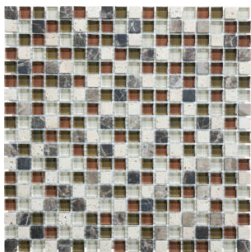

QUALIS CERAMICA

SERIES GLASS STONE

Qualis Partners Mosaic and Decorative Tile

PRODUCTS

Linear Bamboo Mosaic
12"x14" | Mixed Materials |

Linear Cabernet Mosaic
12"x14" | Mixed Materials |

Linear Cappuccino Mosaic
12"x14" | Mixed Materials |

Linear Creme Brulee Mosaic
12"x14" | Mixed Materials |

Linear Iceland Mosaic
12"x14" | Mixed Materials |

Linear Midnight Mosaic
12"x14" | Mixed Materials |

Linear Spa Mosaic
12"x14" | Mixed Materials |

Linear Waterfall Mosaic
12"x14" | Mixed Materials |

5/8X5/8 Bamboo Mosaic
12"x12" | Mixed Materials |

5/8X5/8 Cabernet Mosaic
12"x12" | Mixed Materials |

5/8X5/8 Cappuccino Mosaic
12"x12" | Mixed Materials |

5/8X5/8 Creme Brulee Mosaic
12"x12" | Mixed Materials |