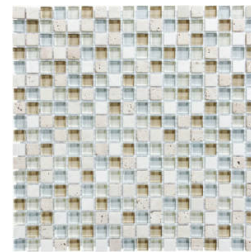

Linear Creme Brulee Mosaic
12"x14" | Mixed Materials |

Linear Iceland Mosaic
12"x14" | Mixed Materials |

Linear Midnight Mosaic
12"x14" | Mixed Materials |

Linear Spa Mosaic
12"x14" | Mixed Materials |

Linear Waterfall Mosaic
12"x14" | Mixed Materials |

5/8X5/8 Bamboo Mosaic
12"x12" | Mixed Materials |

5/8X5/8 Cabernet Mosaic
12"x12" | Mixed Materials |

5/8X5/8 Cappuccino Mosaic
12"x12" | Mixed Materials |

5/8X5/8 Creme Brulee Mosaic
12"x12" | Mixed Materials |

5/8X5/8 Iceland Mosaic
12"x12" | Mixed Materials |

5/8X5/8 Midnight Mosaic
12"x12" | Mixed Materials |

5/8X5/8 Spa Mosaic
12"x12" | Mixed Materials |

5/8X5/8 Waterfall Mosaic
12"x12" | Mixed Materials |

ROOM SCENES