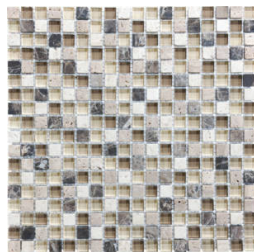

QUALIS CERAMICA

SERIES GLASS STONE

Qualis Partners Mosaic and Decorative Tile

PRODUCTS

Linear Bamboo Mosaic
12"x14" | Mixed Materials |

Linear Cabernet Mosaic
12"x14" | Mixed Materials |

Linear Cappuccino Mosaic
12"x14" | Mixed Materials |

Linear Creme Brulee Mosaic
12"x14" | Mixed Materials |

Linear Iceland Mosaic
12"x14" | Mixed Materials |

Linear Midnight Mosaic
12"x14" | Mixed Materials |

Linear Spa Mosaic
12"x14" | Mixed Materials |

Linear Waterfall Mosaic
12"x14" | Mixed Materials |

5/8X5/8 Bamboo Mosaic
12"x12" | Mixed Materials |

5/8X5/8 Cabernet Mosaic
12"x12" | Mixed Materials |

5/8X5/8 Cappuccino Mosaic
12"x12" | Mixed Materials |

5/8X5/8 Creme Brulee Mosaic
12"x12" | Mixed Materials |