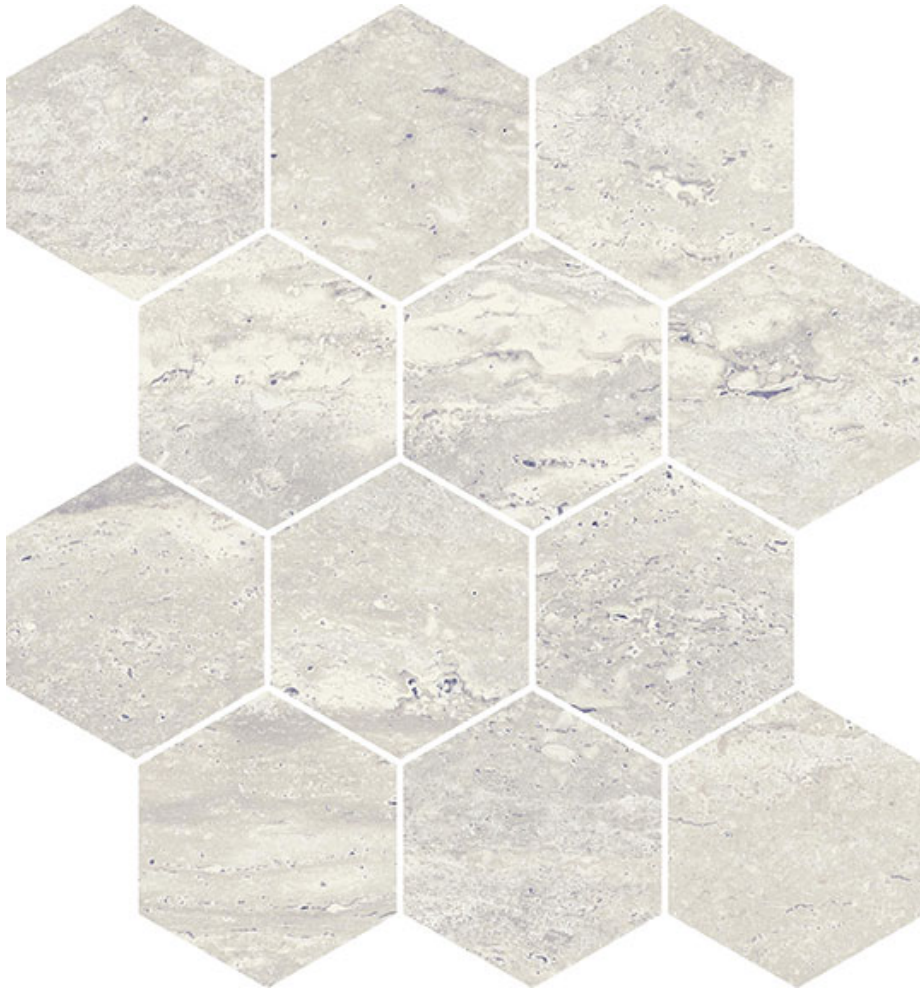

PRODUCT

SATURNIA 3X3 HEX ROMAN MATTE

Qualis Signature Tile Collections | Porcelain | Saturnia | |

GRAPHIC VARIETY

ROOM SCENES

TECHNICAL DATA

NEW

CODE: QUSA-RO-HM

NAME: Saturnia 3x3 Hex Roman Matte

SERIES: Saturnia

GROUPS: Qualis Signature Tile Collections

SIZE: 9"x11"

COLORS: White

FINISH: Matt

LOOK: Marble Look

STYLE: Contemporary

USE: Floor and Wall

FROST RESISTANCE: Yes

EDGE: Rectified

MOSAIC CHIP SIZE: 3"x3"

TYPOLOGY: Porcelain

TYPE OF PIECE: Mosaic

NOTES: Proudly made in the USA

PACKING