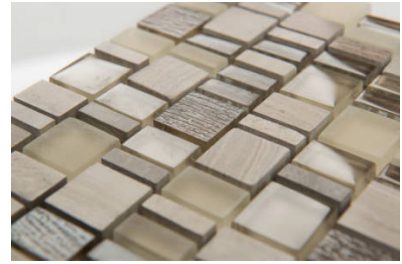

---

**PRODUCT**  
**GMAR10/KARMA**

---

12"x12" | Other Tiles

GRAPHIC VARIETY

## TECHNICAL DATA

CODE: ARGMAR10KAR  
NAME: Gmar10/Karma  
SERIES: Arvex  
GROUPS: Other Tiles  
SIZE: 12"x12"  
COLORS: Gmar10/Karma  
FINISH: Matt  
LOOK: Multi-Look Mosaics  
USE: Wall only  
SUITABLE FOR: Backsplash,Indoor  
MOSAIC TYPE: Mesh-Mounted  
TYPOLOGY: Mixed Materials  
TYPE OF PIECE: Mosaic