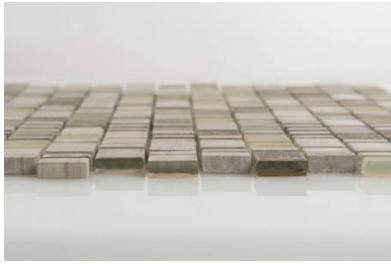

---

**PRODUCT**  
**GMAR10/KARMA**

---

12"x12" | Other Tiles

GRAPHIC VARIETY

## TECHNICAL DATA

CODE: ARGMAR10KAR  
NAME: Gmar10/Karma  
SERIES: Arvex  
GROUPS: Other Tiles  
SIZE: 12"x12"  
COLORS: Gmar10/Karma  
FINISH: Matt  
LOOK: Multi-Look Mosaics  
USE: Wall only  
SUITABLE FOR: Backsplash,Indoor  
MOSAIC TYPE: Mesh-Mounted  
TYPOLOGY: Mixed Materials  
TYPE OF PIECE: Mosaic