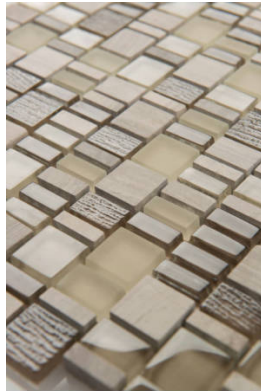

---

**PRODUCT**  
**GMAR10/KARMA**

---

12"x12" | Other Tiles

GRAPHIC VARIETY

## TECHNICAL DATA

CODE: ARGMAR10KAR  
NAME: Gmar10/Karma  
SERIES: Arvex  
GROUPS: Other Tiles  
SIZE: 12"x12"  
COLORS: Gmar10/Karma  
FINISH: Matt  
LOOK: Multi-Look Mosaics  
USE: Wall only  
SUITABLE FOR: Backsplash,Indoor  
MOSAIC TYPE: Mesh-Mounted  
TYPOLOGY: Mixed Materials  
TYPE OF PIECE: Mosaic