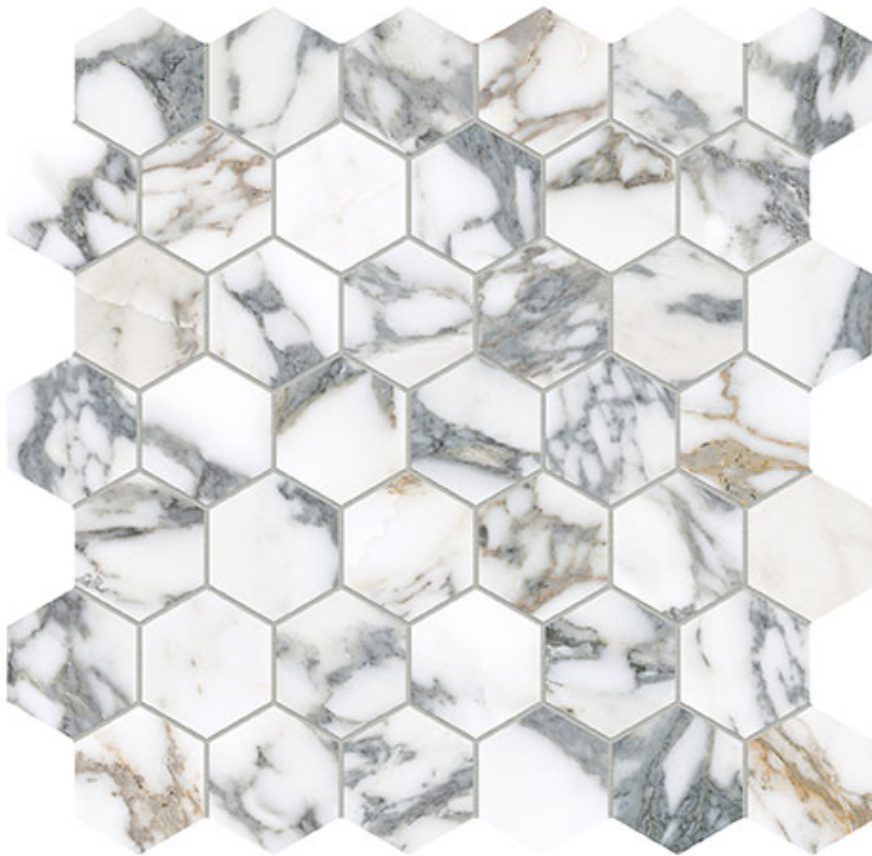

PRODUCT

ROYAL STONEWORKS 2\" data-bbox="128 264 874 288"/>

Qualis Signature Tile Collections | Porcelain | Royal Stoneworks | |