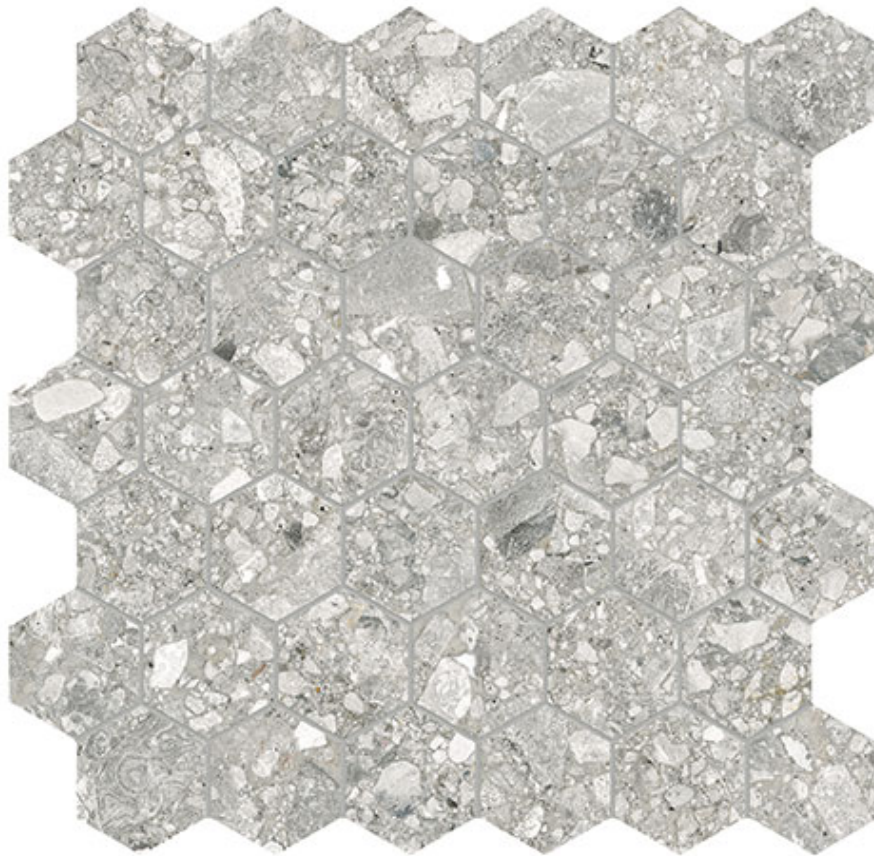

PRODUCT

ROYAL STONEWORKS 2\" REGAL FOSSIL VEIN HEX

Qualis Signature Tile Collections | Porcelain | Royal Stoneworks | |

TECHNICAL DATA

SPECIAL ORDER: Special Order

NEW

CODE: QUSW-RF-HX

NAME: Royal Stoneworks 2" Regal Fossil Vein Hex

SERIES: Royal Stoneworks

GROUPS: Qualis Signature Tile Collections

SIZE: 12"x12"

COLORS: Regal Fossil Vein

FINISH: Matt

LOOK: Stone Look

STYLE: Contemporary

USE: Floor and Wall

SUITABLE FOR: Indoor|Shower

MOSAIC CHIP SIZE: 2"x2"

SHADE VARIATION: V3

TPOLOGY: Porcelain

TYPE OF PIECE: Mosaic

FLOORING VISUALIZER: Yes

NOTES: This product is special order and cannot be cancelled, returned, or refunded.