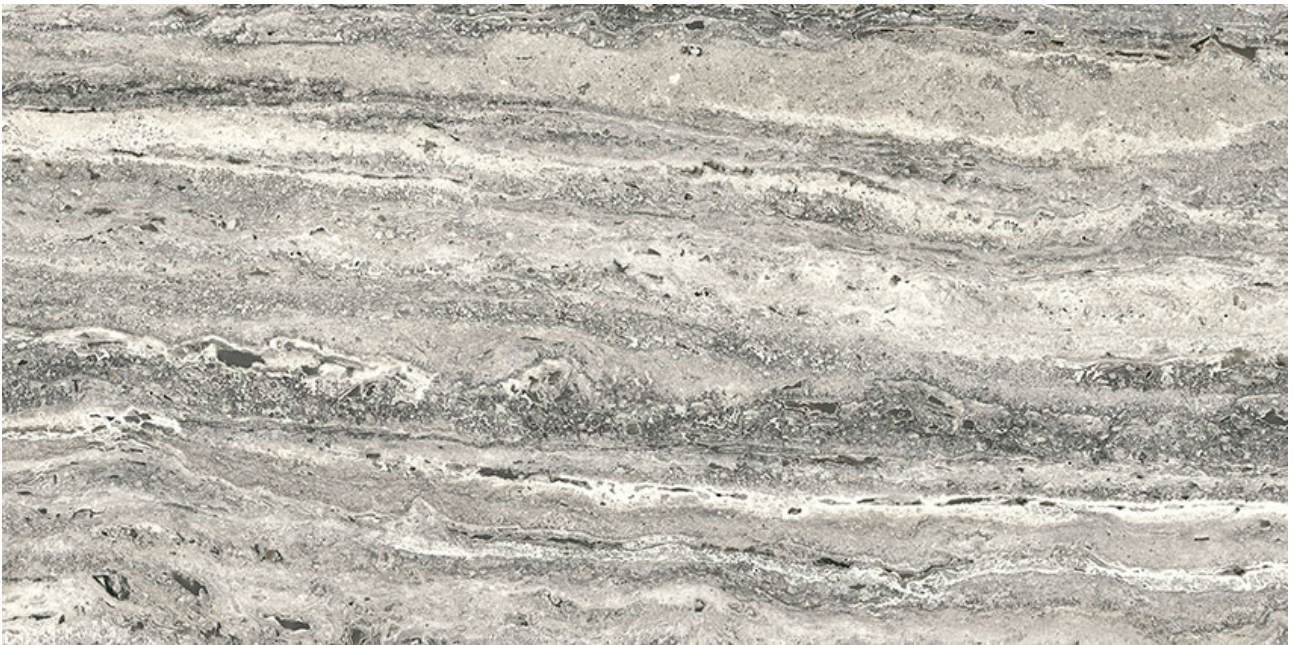

PRODUCT

ROYAL STONEWORKS 12X24 REGAL GREY VEIN HONED

Qualis Signature Tile Collections | Porcelain | Royal Stoneworks | |

TECHNICAL DATA

SPECIAL ORDER: Special Order

NEW

CODE: QUSW-RG-5H

NAME: Royal Stoneworks 12X24 Regal Grey Vein Honed

SERIES: Royal Stoneworks

GROUPS: Qualis Signature Tile Collections

SIZE: 12"x24"

COLORS: Regal Grey Vein

FINISH: Honed

LOOK: Stone Look

STYLE: Contemporary

USE: Floor and Wall

SUITABLE FOR: Indoor|Shower

FROST RESISTANCE: Yes

EDGE: Rectified

TPOLOGY: Porcelain

TYPE OF PIECE: Field Tile

FLOORING VISUALIZER: Yes

NOTES: This product is special order and cannot be cancelled, returned, or refunded.