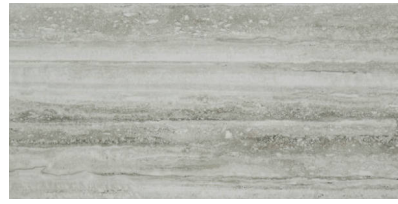

PRODUCT
TREISTE TRAVERTINI POLISHED 24X48

24"x48" | Tile Collection

GRAPHIC VARIETY

TECHNICAL DATA

CODE: QULX-TR-4P
NAME: Treiste Travertini Polished 24X48
SERIES: Luxury
GROUPS: Tile Collection
SIZE: 24"x48"
COLORS: Treiste Travertini
FINISH: Polish
LOOK: Marble Look
STYLE: Contemporary
USE: Floor and Wall
SUITABLE FOR: Indoor, Shower
FROST RESISTANCE: Yes
PEI: 4
TYPOLOGY: Glazed Porcelain
TYPE OF PIECE: Field Tile
FLOORING VISUALIZER: Yes