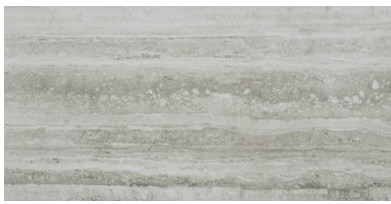

PRODUCT
TREISTE TRAVERTINI POLISHED 24X48

24"x48" | Tile Collection

GRAPHIC VARIETY

TECHNICAL DATA

CODE: QULX-TR-4P
NAME: Treiste Travertini Polished 24X48
SERIES: Luxury
GROUPS: Tile Collection
SIZE: 24"x48"
COLORS: Treiste Travertini
FINISH: Polish
LOOK: Marble Look
STYLE: Contemporary
USE: Floor and Wall
SUITABLE FOR: Indoor, Shower
FROST RESISTANCE: Yes
PEI: 4
TYPOLOGY: Glazed Porcelain
TYPE OF PIECE: Field Tile
FLOORING VISUALIZER: Yes