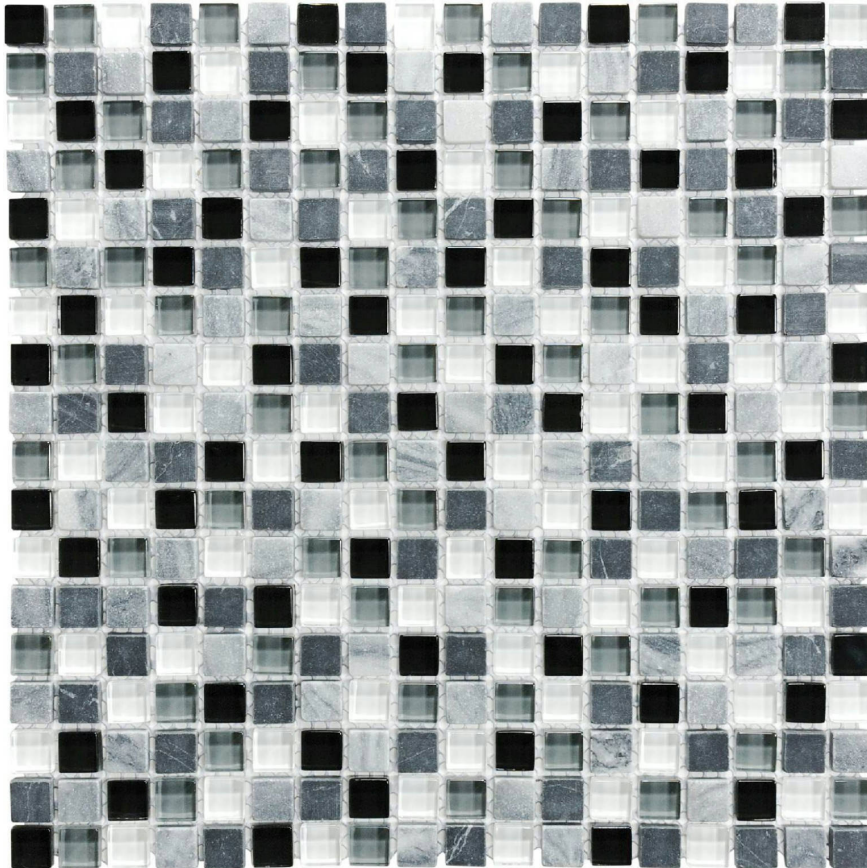

PRODUCT
5/8X5/8 MIDNIGHT MOSAIC

12"x12" | Other Tiles

ROOM SCENES

TECHNICAL DATA

CODE: AC35-004
NAME: 5/8X5/8 Midnight Mosaic
SERIES: Bliss
GROUPS: Other Tiles
SIZE: 12"x12"
COLORS: Midnight Mosaic
FINISH: Matt
LOOK: Multi-Look Mosaics
USE: Floor and Wall
SUITABLE FOR: Backsplash, Indoor
TYPOLOGY: Mixed Materials
TYPE OF PIECE: Mosaic
NOTES: Number Of Rows Per Sheet = 18