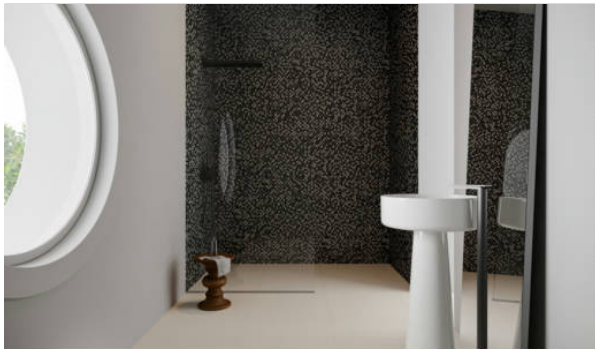

PRODUCT
5/8X5/8 MIDNIGHT MOSAIC

12"x12" | Other Tiles

ROOM SCENES

TECHNICAL DATA

CODE: AC35-004
NAME: 5/8X5/8 Midnight Mosaic
SERIES: Bliss
GROUPS: Other Tiles
SIZE: 12"x12"
COLORS: Midnight Mosaic
FINISH: Matt
LOOK: Multi-Look Mosaics
USE: Floor and Wall
SUITABLE FOR: Backsplash, Indoor
TYPOLOGY: Mixed Materials
TYPE OF PIECE: Mosaic
NOTES: Number Of Rows Per Sheet = 18