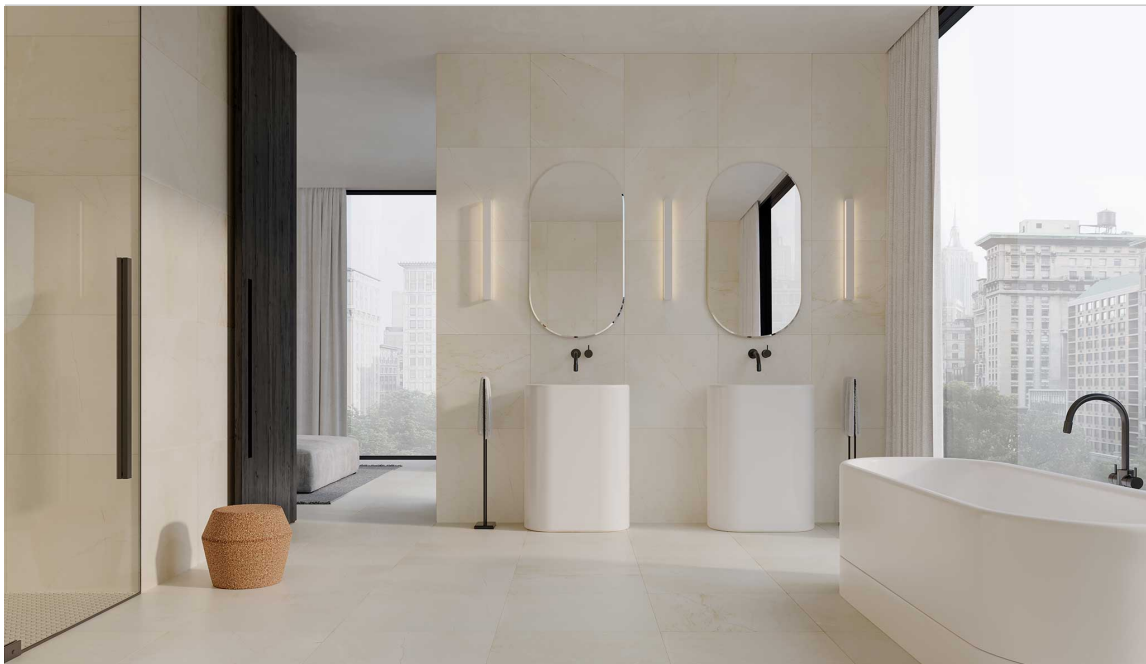

ROOM SCENES