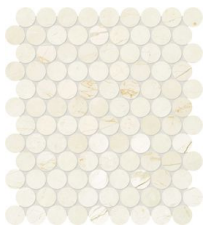

alluring expression of muted luxury.

PRODUCTS

**Avorio Crema 12x24**  
12"x24" | Marble ||  
**NEW**

**Avorio Crema 24x24**  
24"x24" | Marble ||  
**NEW**

**Avorio Crema 24 Picket**  
12"x20" | Marble ||  
**NEW**

**Avorio Crema 1.25 Penny Round Mosaic**  
10"x14" | Marble ||  
**NEW**

**Avorio Crema 6 Hexagon Mosaic**  
10.5"x12" | Marble ||  
**NEW**

**Avorio Crema 2x6 Picket Mosaic**  
10.5"x12" | Marble ||  
**NEW**

**Avorio Crema .5x12 Deco-Bar**  
0.5"x12" | Marble ||  
**NEW**

**Avorio Crema 1.25x4 Herringbone Mosaic**  
11.25"x11.375" | Marble ||  
**NEW**

**Avorio Crema 1.25x4 Herringbone Mosaic**  
11.25"x11.375" | Marble ||  
**NEW**