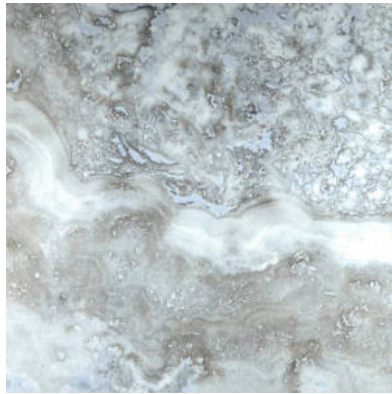

---

**PRODUCT**  
**AZZURRO 13X13**

---

13"x13" | Tile Collection

GRAPHIC VARIETY

## TECHNICAL DATA

CODE: QUSI-AZ-F1  
NAME: Azzurro 13X13  
SERIES: Siena  
GROUPS: Tile Collection  
SIZE: 13"x13"  
COLORS: Azzurro  
FINISH: Matt  
LOOK: Marble Look  
STYLE: Contemporary  
USE: Floor and Wall  
SUITABLE FOR: Indoor, Shower  
FROST RESISTANCE: Yes  
PEI: 4  
TYPOLOGY: Porcelain  
TYPE OF PIECE: Field Tile  
FLOORING VISUALIZER: Yes