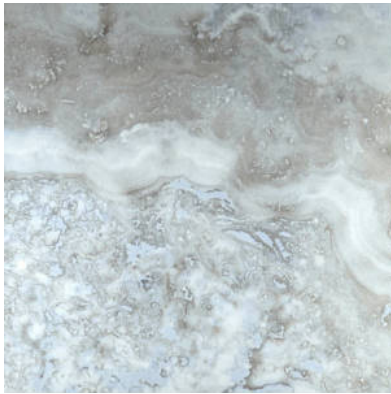

---

**PRODUCT**  
**AZZURRO 13X13**

---

13"x13" | Tile Collection

GRAPHIC VARIETY

## TECHNICAL DATA

CODE: QUSI-AZ-F1  
NAME: Azzurro 13X13  
SERIES: Siena  
GROUPS: Tile Collection  
SIZE: 13"x13"  
COLORS: Azzurro  
FINISH: Matt  
LOOK: Marble Look  
STYLE: Contemporary  
USE: Floor and Wall  
SUITABLE FOR: Indoor, Shower  
FROST RESISTANCE: Yes  
PEI: 4  
TYPOLOGY: Porcelain  
TYPE OF PIECE: Field Tile  
FLOORING VISUALIZER: Yes