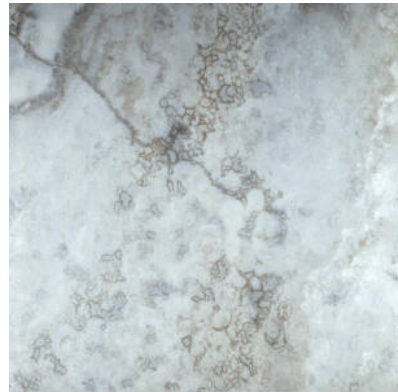

---

**PRODUCT**  
**AZZURRO 13X13**

---

13"x13" | Tile Collection

GRAPHIC VARIETY

## TECHNICAL DATA

CODE: QUSI-AZ-F1  
NAME: Azzurro 13X13  
SERIES: Siena  
GROUPS: Tile Collection  
SIZE: 13"x13"  
COLORS: Azzurro  
FINISH: Matt  
LOOK: Marble Look  
STYLE: Contemporary  
USE: Floor and Wall  
SUITABLE FOR: Indoor, Shower  
FROST RESISTANCE: Yes  
PEI: 4  
TYPOLOGY: Porcelain  
TYPE OF PIECE: Field Tile  
FLOORING VISUALIZER: Yes