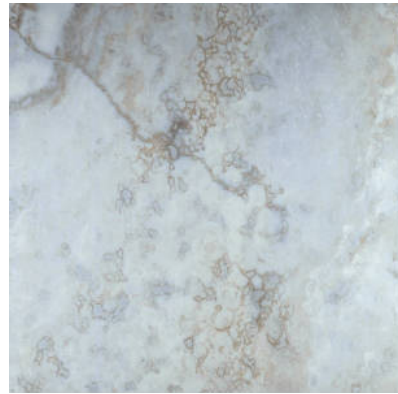

---

**PRODUCT**  
**AZZURRO 13X13**

---

13"x13" | Tile Collection

GRAPHIC VARIETY

## TECHNICAL DATA

CODE: QUSI-AZ-F1  
NAME: Azzurro 13X13  
SERIES: Siena  
GROUPS: Tile Collection  
SIZE: 13"x13"  
COLORS: Azzurro  
FINISH: Matt  
LOOK: Marble Look  
STYLE: Contemporary  
USE: Floor and Wall  
SUITABLE FOR: Indoor, Shower  
FROST RESISTANCE: Yes  
PEI: 4  
TYPOLOGY: Porcelain  
TYPE OF PIECE: Field Tile  
FLOORING VISUALIZER: Yes