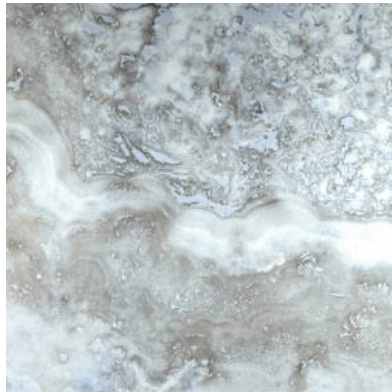

---

**PRODUCT**  
**AZZURRO 13X13**

---

13"x13" | Tile Collection

GRAPHIC VARIETY

## TECHNICAL DATA

CODE: QUSI-AZ-F1  
NAME: Azzurro 13X13  
SERIES: Siena  
GROUPS: Tile Collection  
SIZE: 13"x13"  
COLORS: Azzurro  
FINISH: Matt  
LOOK: Marble Look  
STYLE: Contemporary  
USE: Floor and Wall  
SUITABLE FOR: Indoor, Shower  
FROST RESISTANCE: Yes  
PEI: 4  
TYPOLOGY: Porcelain  
TYPE OF PIECE: Field Tile  
FLOORING VISUALIZER: Yes