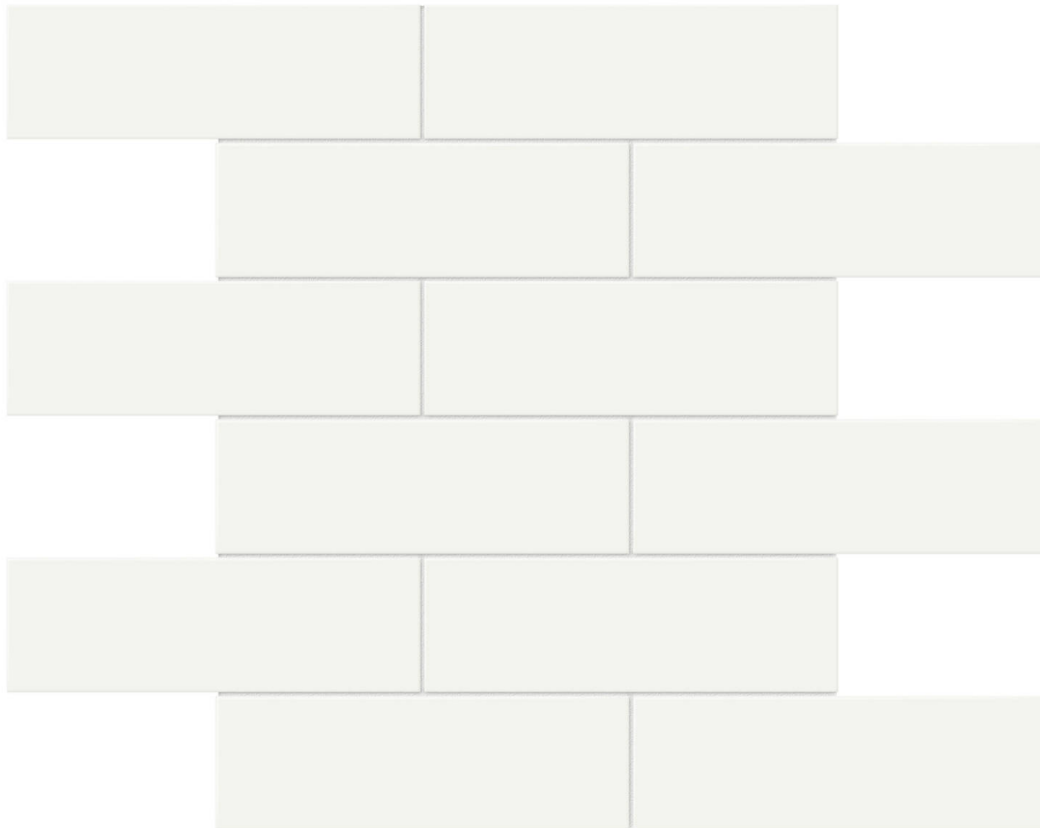

PRODUCT
2X6 WHITE MATTE BRICK MOSAIC

11.65"x11.73" | Tile Collection

TECHNICAL DATA

CODE: QUTR-WH-M12M
NAME: 2x6 White Matte Brick Mosaic
SERIES: Traditions
GROUPS: Tile Collection
SIZE: 11.65"x11.73"
COLORS: White
FINISH: Matt
LOOK: Mono-color
STYLE: Classic
USE: Floor and Wall
SUITABLE FOR: Backsplash,Indoor
FROST RESISTANCE: Yes
MOSAIC TYPE: 2"x6"
TYPOLOGY: Porcelain
TYPE OF PIECE: Mosaic
FLOORING VISUALIZER: Yes
NOTES: Number Of Rows Per Sheet = 6