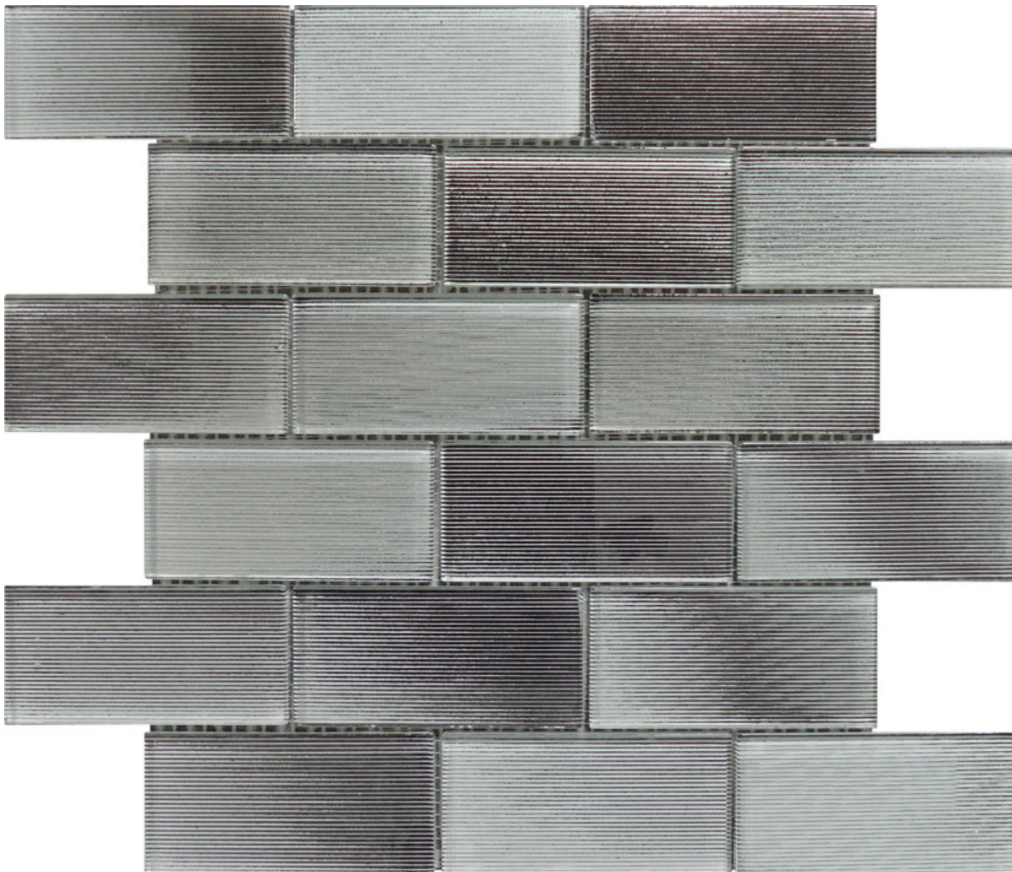

PRODUCT

**2\X4\" LINEAR LIGHT GREY GLASS BRICK PATTERN
MOSAIC**

12"x12" | Tile Collection

TECHNICAL DATA

NEW

CODE: RVCHAWV052

NAME: 2"X4" Linear Light Grey Glass Brick Pattern Mosaic

SERIES: Chelsea Collection

GROUPS: Tile Collection

SIZE: 12"x12"

COLORS: Light Grey

LOOK: Multi-Look Mosaics

USE: Wall only

SUITABLE FOR: Backsplash,Indoor,Outdoor,Shower,Pool

TPOLOGY: Glass

TYPE OF PIECE: Mosaic