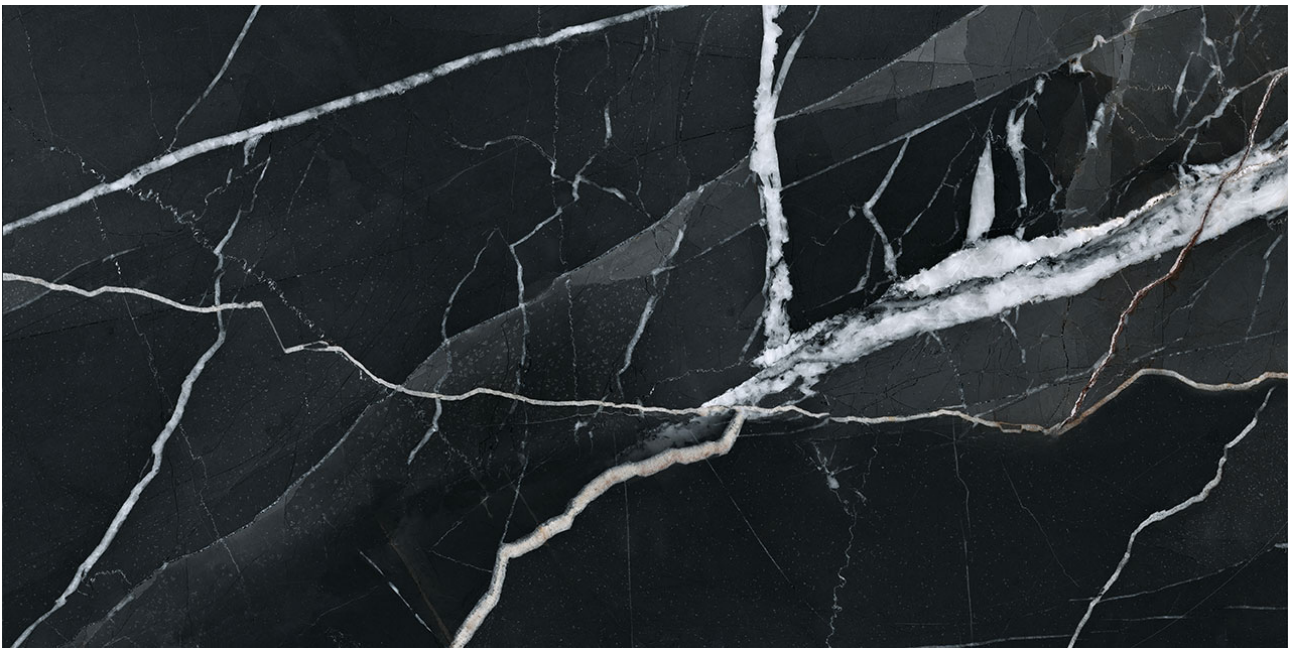

## TECHNICAL DATA

SPECIAL ORDER: Special Order

**NEW**

CODE: QUSW-RV-5P

NAME: Royal Stoneworks 12X24 Regal Black Vein Polished

SERIES: Royal Stoneworks

GROUPS: Qualis Signature Tile Collections

SIZE: 12"x24"

COLORS: Regal Black Vein

FINISH: Polished

LOOK: Stone Look

STYLE: Contemporary

USE: Floor and Wall

SUITABLE FOR: Indoor|Shower

FROST RESISTANCE: Yes

EDGE: Rectified