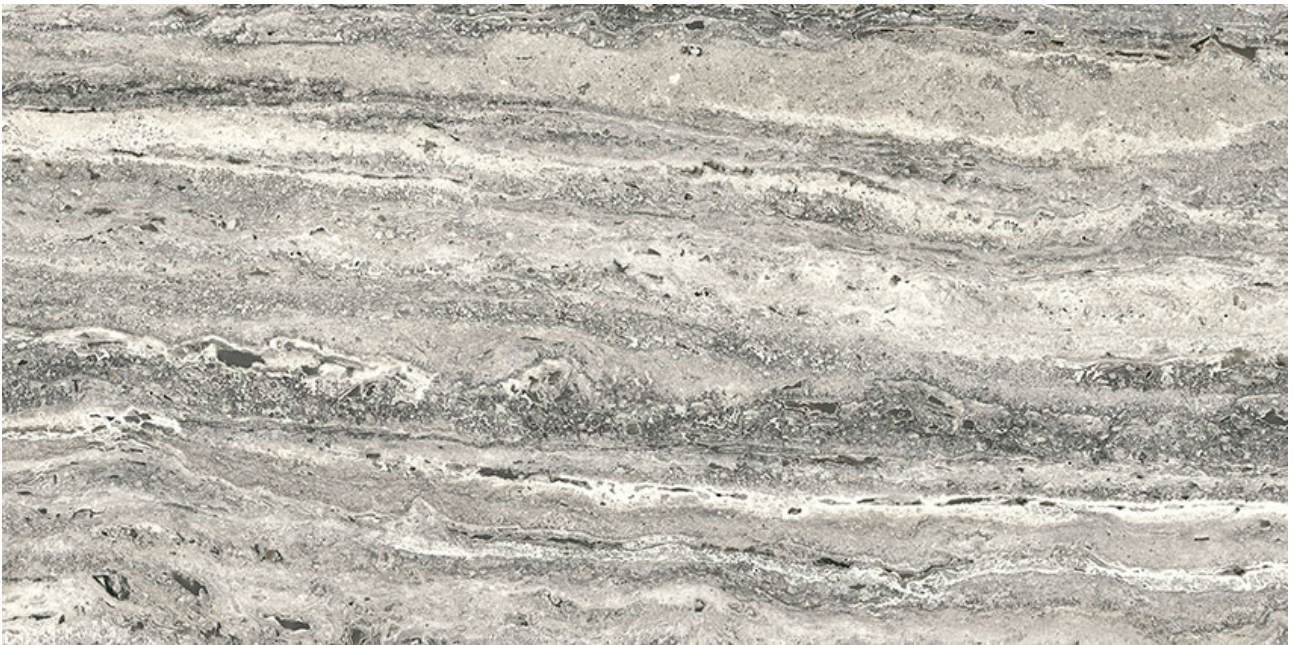

PRODUCT

ROYAL STONEWORKS 12X24 REGAL GREY VEIN ORG

Qualis Signature Tile Collections | Porcelain | Royal Stoneworks | |

TECHNICAL DATA

SPECIAL ORDER: Special Order

NEW

CODE: QUSW-RG-50

NAME: Royal Stoneworks 12X24 Regal Grey Vein Org

SERIES: Royal Stoneworks

GROUPS: Qualis Signature Tile Collections

SIZE: 12"x24"

COLORS: Regal Grey Vein

FINISH: Matt

LOOK: Stone Look

STYLE: Contemporary

USE: Floor and Wall

SUITABLE FOR: Indoor|Shower

FROST RESISTANCE: Yes

EDGE: Rectified

TPOLOGY: Porcelain

TYPE OF PIECE: Field Tile

FLOORING VISUALIZER: Yes

NOTES: This product is special order and cannot be cancelled, returned, or refunded.