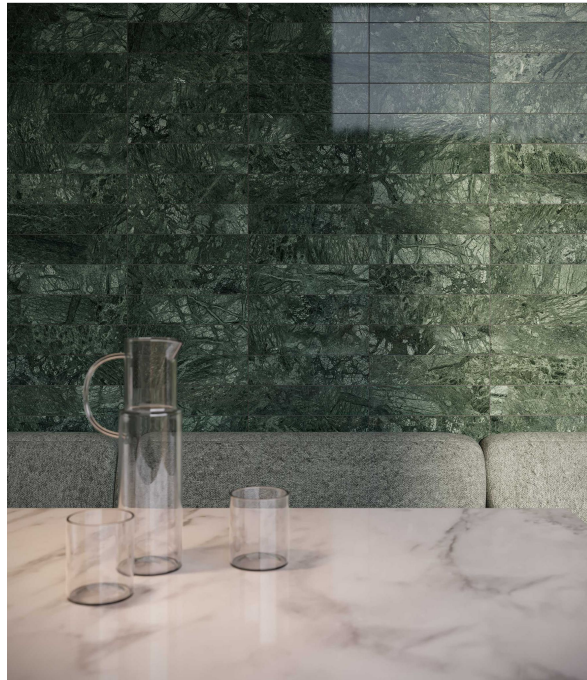

QUALIS CERAMICA

SERIES DIOSA VERDE

Qualis Partners Stone Collections

Complex yet sophisticated, this green marble pays homage to Mother Earth, realized in its divine natural beauty. This exquisitely unique green marble exhibits vivid hues and an aesthetic grandeur that evokes a sense of divine luxury. This complex yet sophisticated stone pays homage to Mother Earth, realized in its lush, transcendent natural beauty.

PRODUCTS

Diosa Verde 12x24
12"x24" | Marble | |
NEW

Diosa Verde 2x6 Picket Mosaic
10.5"x12" | Marble | |
NEW

Diosa Verde .5x12 Deco-Bar
0.5"x12" | Marble | |
NEW

Diosa Verde 1.25x4 Herringbone Mosaic
11.25"x11.375" | Marble | |
NEW

Diosa Verde 2 Hexagon Mosaic
12"x12" | Marble | |
NEW

Diosa Verde 3x12
3"x12" | Marble | |
NEW

ROOM SCENES

PACKING

Size	Product type	BOX			PALLET		
		pcs	sqft	lb	boxes	sqft	lb
12"x24"	Field Tile	4	7.97	46.772		382.56	
10.5"x12"	Mosaic	5	4.41	22.31		44.1	
0.5"x12"	Trim	50	0	17.4		0	
11.25"x11.375"	Mosaic	5	4.41	26.33		44.1	
12"x12"	Mosaic	5	4.95	26.345		49.5	
3"x12"	Field Tile	30	7.43	46.38		378.93	