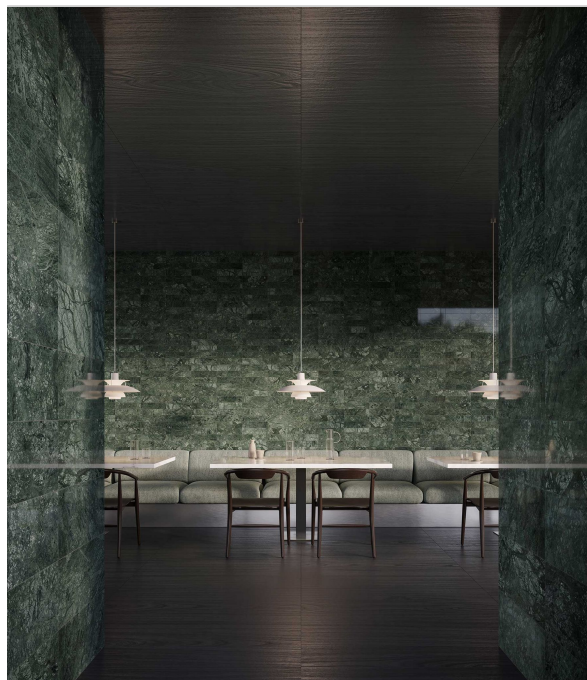

QUALIS CERAMICA

SERIES DIOSA VERDE

Qualis Partners Stone Collections

Complex yet sophisticated, this green marble pays homage to Mother Earth, realized in its divine natural beauty. This exquisitely unique green marble exhibits vivid hues and an aesthetic grandeur that evokes a sense of divine luxury. This complex yet sophisticated stone pays homage to Mother Earth, realized in its lush, transcendent natural beauty.

PRODUCTS

Diosa Verde 12x24
12"x24" | Marble | |
NEW

Diosa Verde 2x6 Picket Mosaic
10.5"x12" | Marble | |
NEW

Diosa Verde .5x12 Deco-Bar
0.5"x12" | Marble | |
NEW

Diosa Verde 1.25x4 Herringbone Mosaic
11.25"x11.375" | Marble | |
NEW

Diosa Verde 2 Hexagon Mosaic
12"x12" | Marble | |
NEW

Diosa Verde 3x12
3"x12" | Marble | |
NEW

ROOM SCENES

PACKING

Size	Product type	BOX			PALLET		
		pcs	sqft	lb	boxes	sqft	lb
12"x24"	Field Tile	4	7.97	46.772		382.56	
10.5"x12"	Mosaic	5	4.41	22.31		44.1	
0.5"x12"	Trim	50	0	17.4		0	
11.25"x11.375"	Mosaic	5	4.41	26.33		44.1	
12"x12"	Mosaic	5	4.95	26.345		49.5	
3"x12"	Field Tile	30	7.43	46.38		378.93	