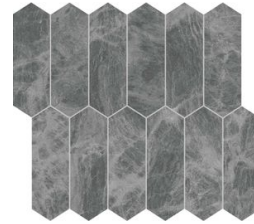

SERIES
GEMMA MYSTIQUE

Qualis Partners Stone Collections

PRODUCTS

Gemma Mystique 18x36
18"x36" | Marble | |
NEW

Gemma Mystique 12x24
12"x24" | Marble | |
NEW

Gemma Mystique 2x6 Picket Mosaic
10.5"x12" | Marble | |
NEW

Gemma Mystique 1.25x12 Deco-Bar
1.25"x12" | Marble | |
NEW

Gemma Mystique .5x12 Deco-Bar
0.5"x12" | Marble | |
NEW

Gemma Mystique 2 Hexagon Mosaic
12"x12" | Marble | |
NEW

Gemma Mystique 3x12
3"x12" | Marble | |
NEW