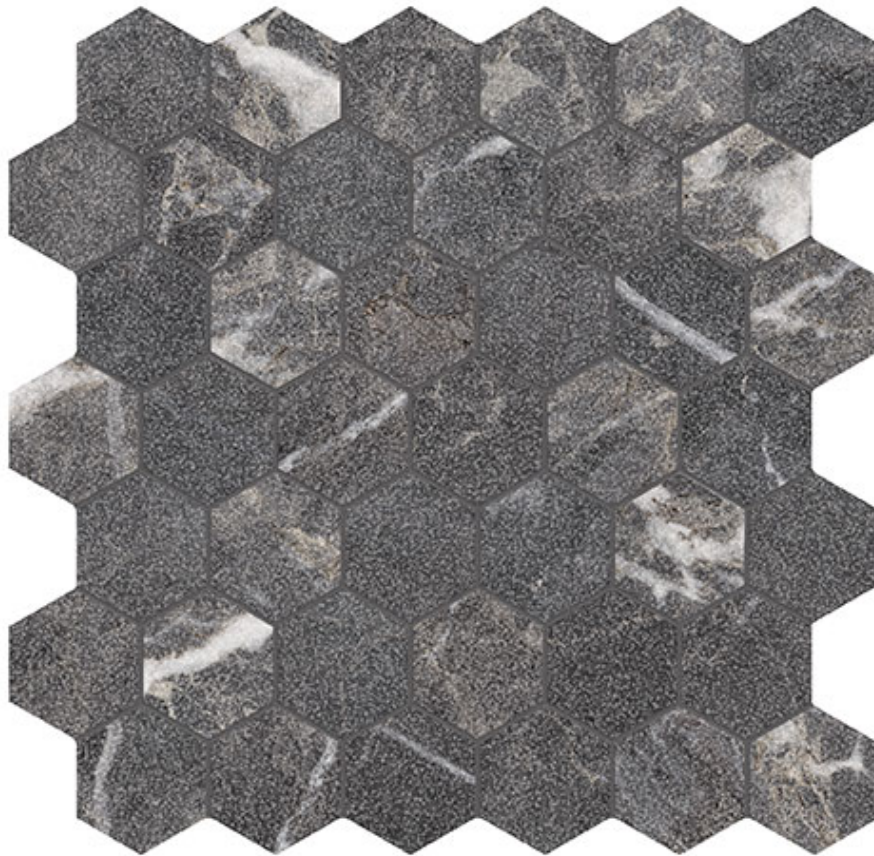

PRODUCT

ROYAL STONEWORKS 2\'' TUSCAN FORGE VEIN HEX

Qualis Signature Tile Collections | Porcelain | Royal Stoneworks | |