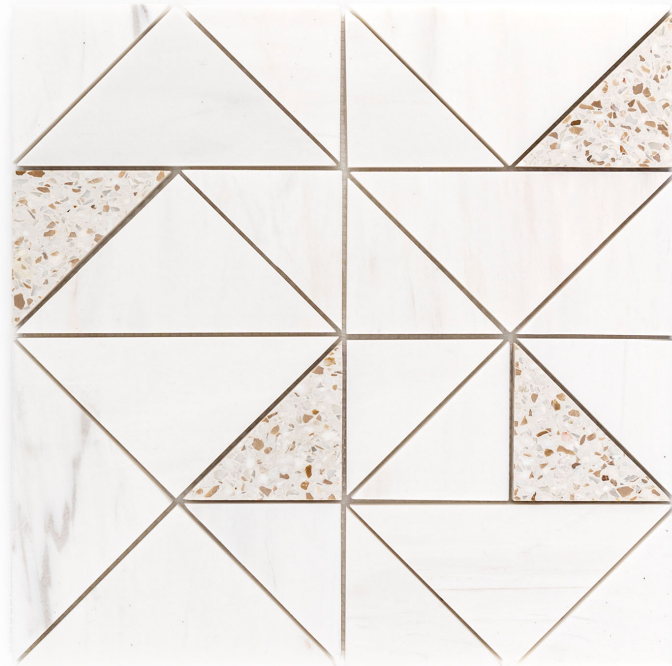

PRODUCT
SUMMIT MOSAIC

Riviera Tileworks by Qualis | Marble | Hamptons Collection | |

DETAILS

ROOM SCENES

TECHNICAL DATA

CODE: RVHA105
NAME: Summit Mosaic
SERIES: Hamptons Collection
GROUPS: Riviera Tileworks by Qualis
SIZE: 12"x12"
COLORS: Cream
FINISH: Semi-Polished
LOOK: Multi-Look Mosaics
STYLE: Contemporary
USE: Floor and Wall
SUITABLE FOR: Backsplash,Indoor,Shower
SHADE VARIATION: V3
TYPOLOGY: Marble
TYPE OF PIECE: Mosaic
FLOORING VISUALIZER: Yes
BILLING UNIT: SH
COLOR RANGE: Beige
MOSAIC MATERIAL: Marble,Terrazzo
MOSAIC PATTERN: Irregular