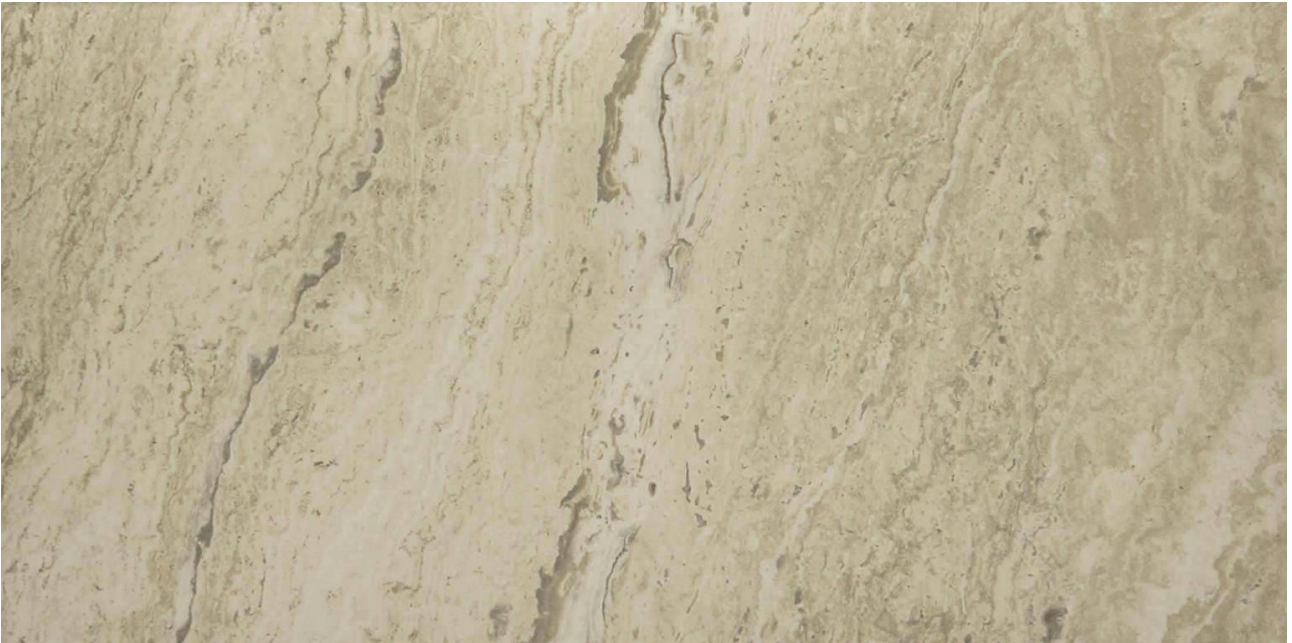

---

**PRODUCT**  
**12X24F IVORY**

---

12"x24" | Other Tiles

**GRAPHIC VARIETY**

ROOM SCENES

## TECHNICAL DATA

CODE: AC69-132  
NAME: 12X24F Ivory  
SERIES: Antico  
GROUPS: Other Tiles  
SIZE: 12"x24"  
COLORS: Ivory  
FINISH: Satin  
LOOK: Stone Look  
STYLE: Contemporary  
USE: Floor and Wall  
SUITABLE FOR: Backsplash|Indoor|Outdoor|Pool|Shower  
FROST RESISTANCE: Yes  
PEI: 4  
TYPOLOGY: Porcelain  
TYPE OF PIECE: Field Tile